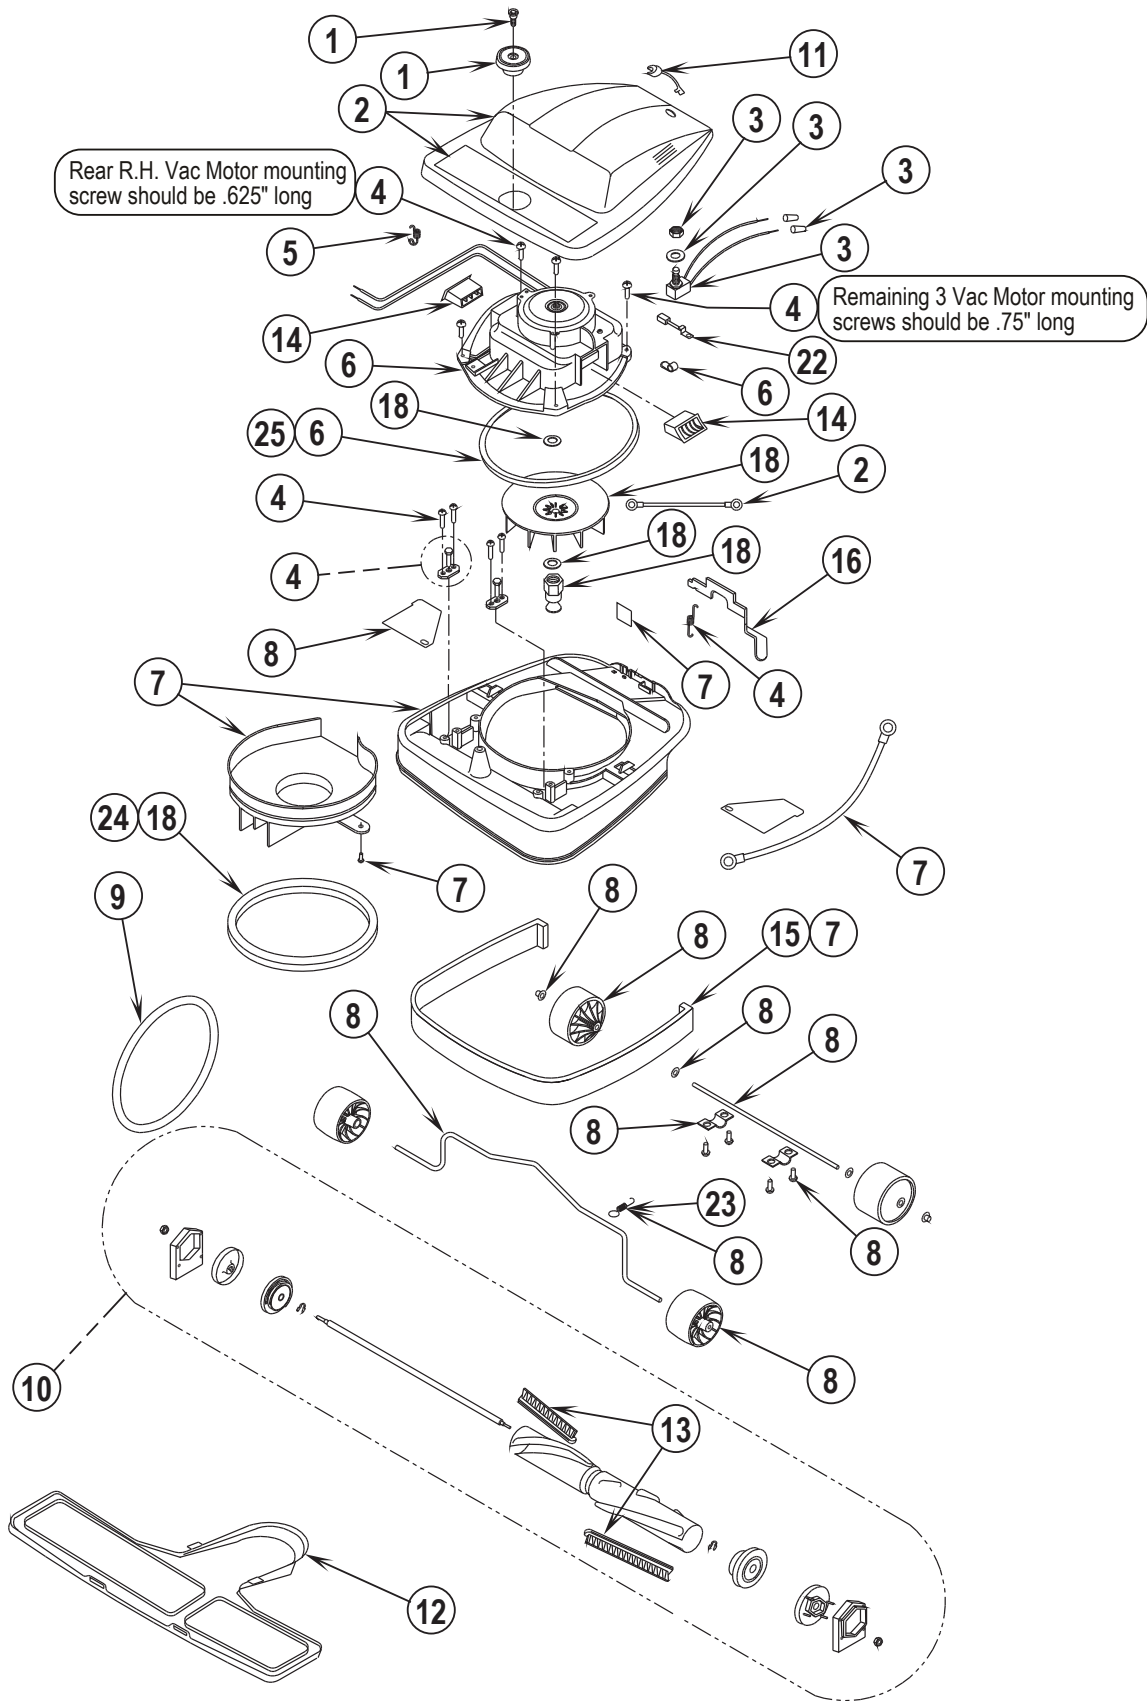

ReliaVac™ 12DC

PARTS LIST

MODELS: 56648070, 03003A

<u>DESCRIPTION</u>	<u>PAGE</u>
Base Assembly.....	2-3
Handle Assembly	4-5
Wiring Diagram	5

WHEN ORDERING PARTS

- * Use the part numbers from the "Ref. No." columns in this parts list.
- * Specify the model and serial number of the machine.
- * Use the space below to record the model and serial number for future reference.

Model _____ Serial No. _____

04-11

BASE ASSEMBLY

14-5

12" Upright Dirt Cup Vacuum**3**

Item	Ref. No.	Qty	Description
1	56648400	1	Brush Height Knob Assembly
2	30862A	1	Hood Assembly-Black
2	56382663	1	Hood Assembly Prospec Hd101dc
3	56648405	1	Switch Assembly
4	56648410	1	Hardware Kit Base
5	56630765	2	Spring, Ext .304d .930l .055wd
6	56648406	1	Motor & Seal Assembly
7	60585A	1	Base Assembly-Black
8	56648422	1	Wheel Assembly
9	56381764	1	Superbelt Package of 5
10	56630489	1	Disturbulator, Assembly
11	56648417	1	Power Cord Assembly (see 3 on page 5)
12	56630478	1	Asm, Plate--Bottom
13	56648412	1	Brush Strip Kit
14	56648418	1	Air Duct Assembly
15	56630508	1	Guard, Furn--Clear Blue, 31.00l
16	56630395	1	Pedal, Foot--Uprt, White
18#	30864A	1	Pulley and Fan Kit-Green
22	56630561	2	Carbon Brush, Mtr
23	56630620	1	Spring, Ext .275d 1.50l .024wd
24	56630562	1	Gasket-Motor Seal
25	56648178	1	Gasket-Motor Seal
**	56052964	1	Magnet, Permanent
**	56630325	1	Upright Vacuum Accessory Kit

** = Not Included (optional)

= Revised or new since last update

Item	Ref. No.	Qty	Description
1	56648404	1	Dirt Cup Bag Kit
2	56648427	1	Dirt Cup Bellows Kit
3	56648417	1	Power Cord Assy (see 11 on page 3)
5	56648411	1	Handle Assy
6	56039515	1	Dirt Cup Kit
7	56630353	1	Hook,Cord--Uprrt,Dark Gray