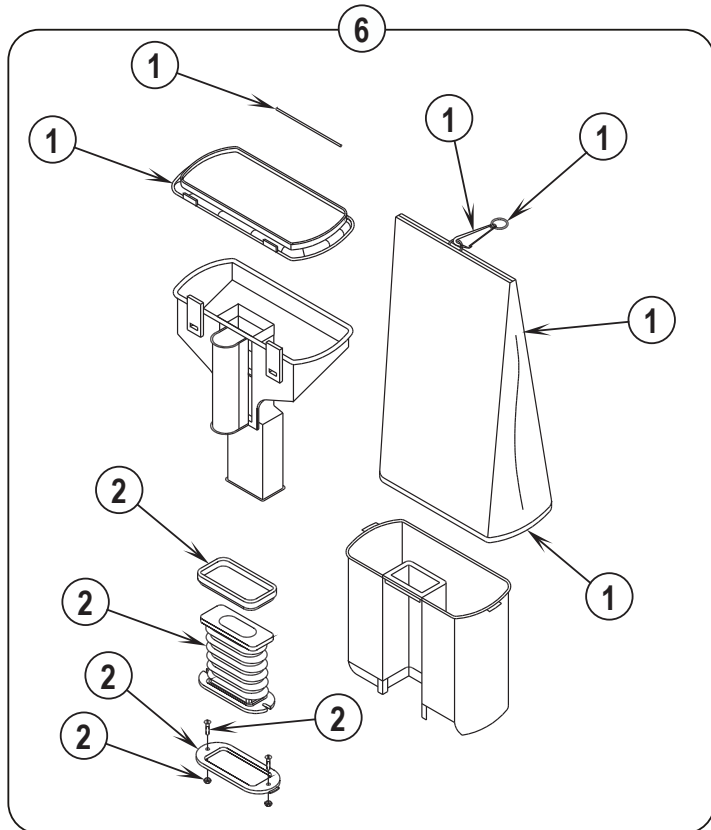

ReliaVac™ 12DC

PARTS LIST

MODELS: 56648070, 03003A

<u>DESCRIPTION</u>	<u>PAGE</u>
Base Assembly.....	2-3
Handle Assembly	4-5
Wiring Diagram	5

WHEN ORDERING PARTS

- * Use the part numbers from the "Ref. No." columns in this parts list.
- * Specify the model and serial number of the machine.
- * Use the space below to record the model and serial number for future reference.

Model _____ Serial No. _____

04-11

BASE ASSEMBLY

14-5

12" Upright Dirt Cup Vacuum**3**

Item	Ref. No.	Qty	Description
1	56648400	1	Brush Height Knob Assembly
2	30862A	1	Hood Assembly-Black
2	56382663	1	Hood Assembly Prospec Hd101dc
3	56648405	1	Switch Assembly
4	56648410	1	Hardware Kit Base
5	56630765	2	Spring, Ext .304d .930l .055wd
6	56648406	1	Motor & Seal Assembly
7	60585A	1	Base Assembly-Black
8	56648422	1	Wheel Assembly
9	56381764	1	Superbelt Package of 5
10	56630489	1	Disturbulator, Assembly
11	56648417	1	Power Cord Assembly (see 3 on page 5)
12	56630478	1	Asm, Plate--Bottom
13	56648412	1	Brush Strip Kit
14	56648418	1	Air Duct Assembly
15	56630508	1	Guard, Furn--Clear Blue, 31.00l
16	56630395	1	Pedal, Foot--Uprt, White
18#	30864A	1	Pulley and Fan Kit-Green
22	56630561	2	Carbon Brush, Mtr
23	56630620	1	Spring, Ext .275d 1.50l .024wd
24	56630562	1	Gasket-Motor Seal
25	56648178	1	Gasket-Motor Seal
**	56052964	1	Magnet, Permanent
**	56630325	1	Upright Vacuum Accessory Kit

** = Not Included (optional)

= Revised or new since last update

Item	Ref. No.	Qty	Description
1	56648404	1	Dirt Cup Bag Kit
2	56648427	1	Dirt Cup Bellows Kit
3	56648417	1	Power Cord Assy (see 11 on page 3)
5	56648411	1	Handle Assy
6	56039515	1	Dirt Cup Kit
7	56630353	1	Hook,Cord--Uprrt,Dark Gray