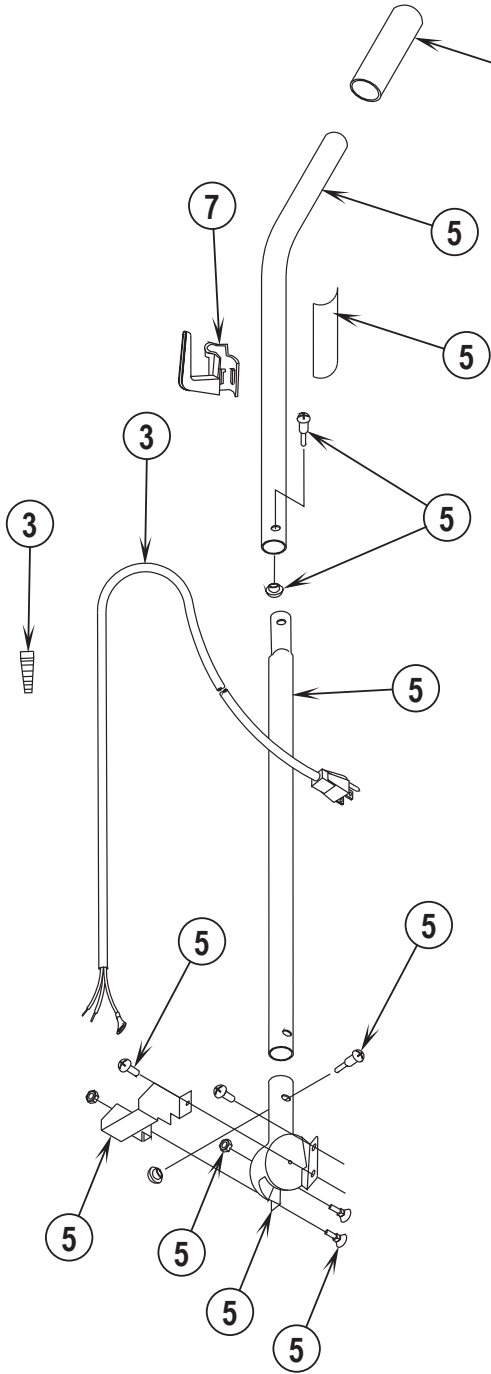

ReliaVac™ 12DC

PARTS LIST

MODELS: 56648070, 03003A

<u>DESCRIPTION</u>	<u>PAGE</u>
Base Assembly.....	2-3
Handle Assembly	4-5
Wiring Diagram	5

WHEN ORDERING PARTS

- * Use the part numbers from the "Ref. No." columns in this parts list.
- * Specify the model and serial number of the machine.
- * Use the space below to record the model and serial number for future reference.

Model _____ Serial No. _____

04-11

BASE ASSEMBLY

14-5

12" Upright Dirt Cup Vacuum**3**

Item	Ref. No.	Qty	Description
1	56648400	1	Brush Height Knob Assembly
2	30862A	1	Hood Assembly-Black
2	56382663	1	Hood Assembly Prospec Hd101dc
3	56648405	1	Switch Assembly
4	56648410	1	Hardware Kit Base
5	56630765	2	Spring, Ext .304d .930l .055wd
6	56648406	1	Motor & Seal Assembly
7	60585A	1	Base Assembly-Black
8	56648422	1	Wheel Assembly
9	56381764	1	Superbelt Package of 5
10	56630489	1	Disturbulator, Assembly
11	56648417	1	Power Cord Assembly (see 3 on page 5)
12	56630478	1	Asm, Plate--Bottom
13	56648412	1	Brush Strip Kit
14	56648418	1	Air Duct Assembly
15	56630508	1	Guard, Furn--Clear Blue, 31.00l
16	56630395	1	Pedal, Foot--Uprt, White
18#	30864A	1	Pulley and Fan Kit-Green
22	56630561	2	Carbon Brush, Mtr
23	56630620	1	Spring, Ext .275d 1.50l .024wd
24	56630562	1	Gasket-Motor Seal
25	56648178	1	Gasket-Motor Seal
**	56052964	1	Magnet, Permanent
**	56630325	1	Upright Vacuum Accessory Kit

** = Not Included (optional)

= Revised or new since last update

Item	Ref. No.	Qty	Description
1	56648404	1	Dirt Cup Bag Kit
2	56648427	1	Dirt Cup Bellows Kit
3	56648417	1	Power Cord Assy (see 11 on page 3)
5	56648411	1	Handle Assy
6	56039515	1	Dirt Cup Kit
7	56630353	1	Hook,Cord--Uprrt,Dark Gray