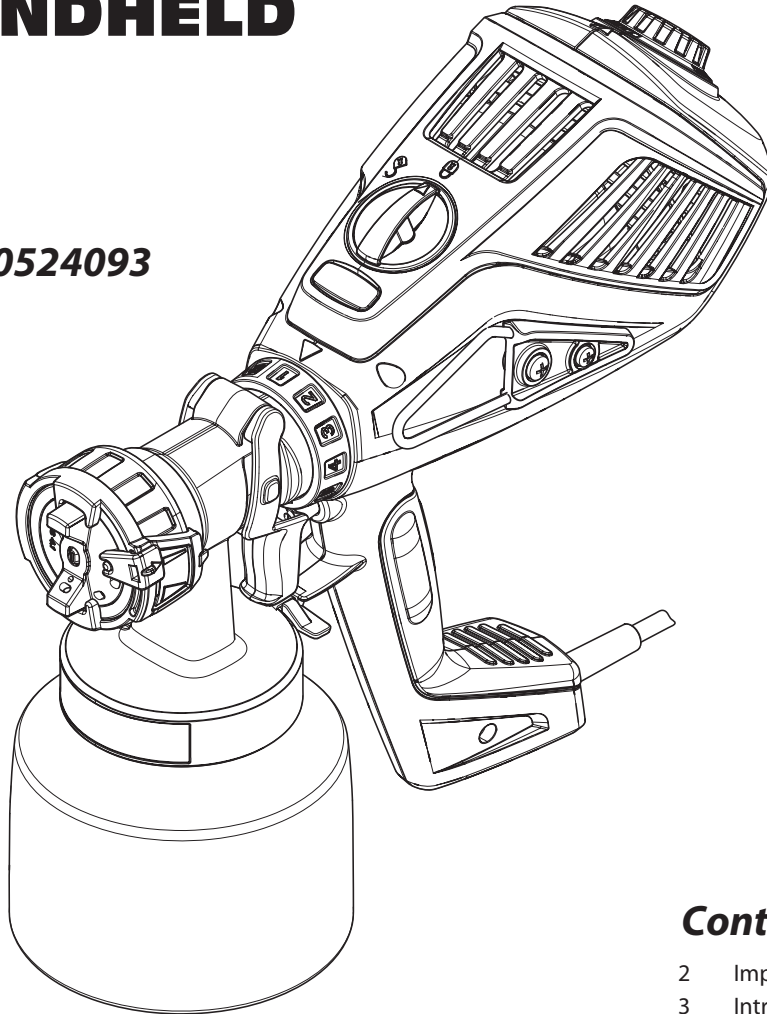

TITAN®

Owner's Manual

Read this manual for complete instructions

FLEXSPRAY

HANDHELD

Model 0524093

Contents

- 2 Important Safety Information
- 3 Introduction to Paint Spraying
- 4 Parts and Components
- 5 Quick Change System
- 6 Masking Guide
- 7 Setup
- 8 Setting the Spray Gun Controls
- 9 Spraying
- 10 Cleanup
- 12 Reassembly
- 13 Maintenance
- 14 Troubleshooting
- 44 Parts List
- 48 Warranty