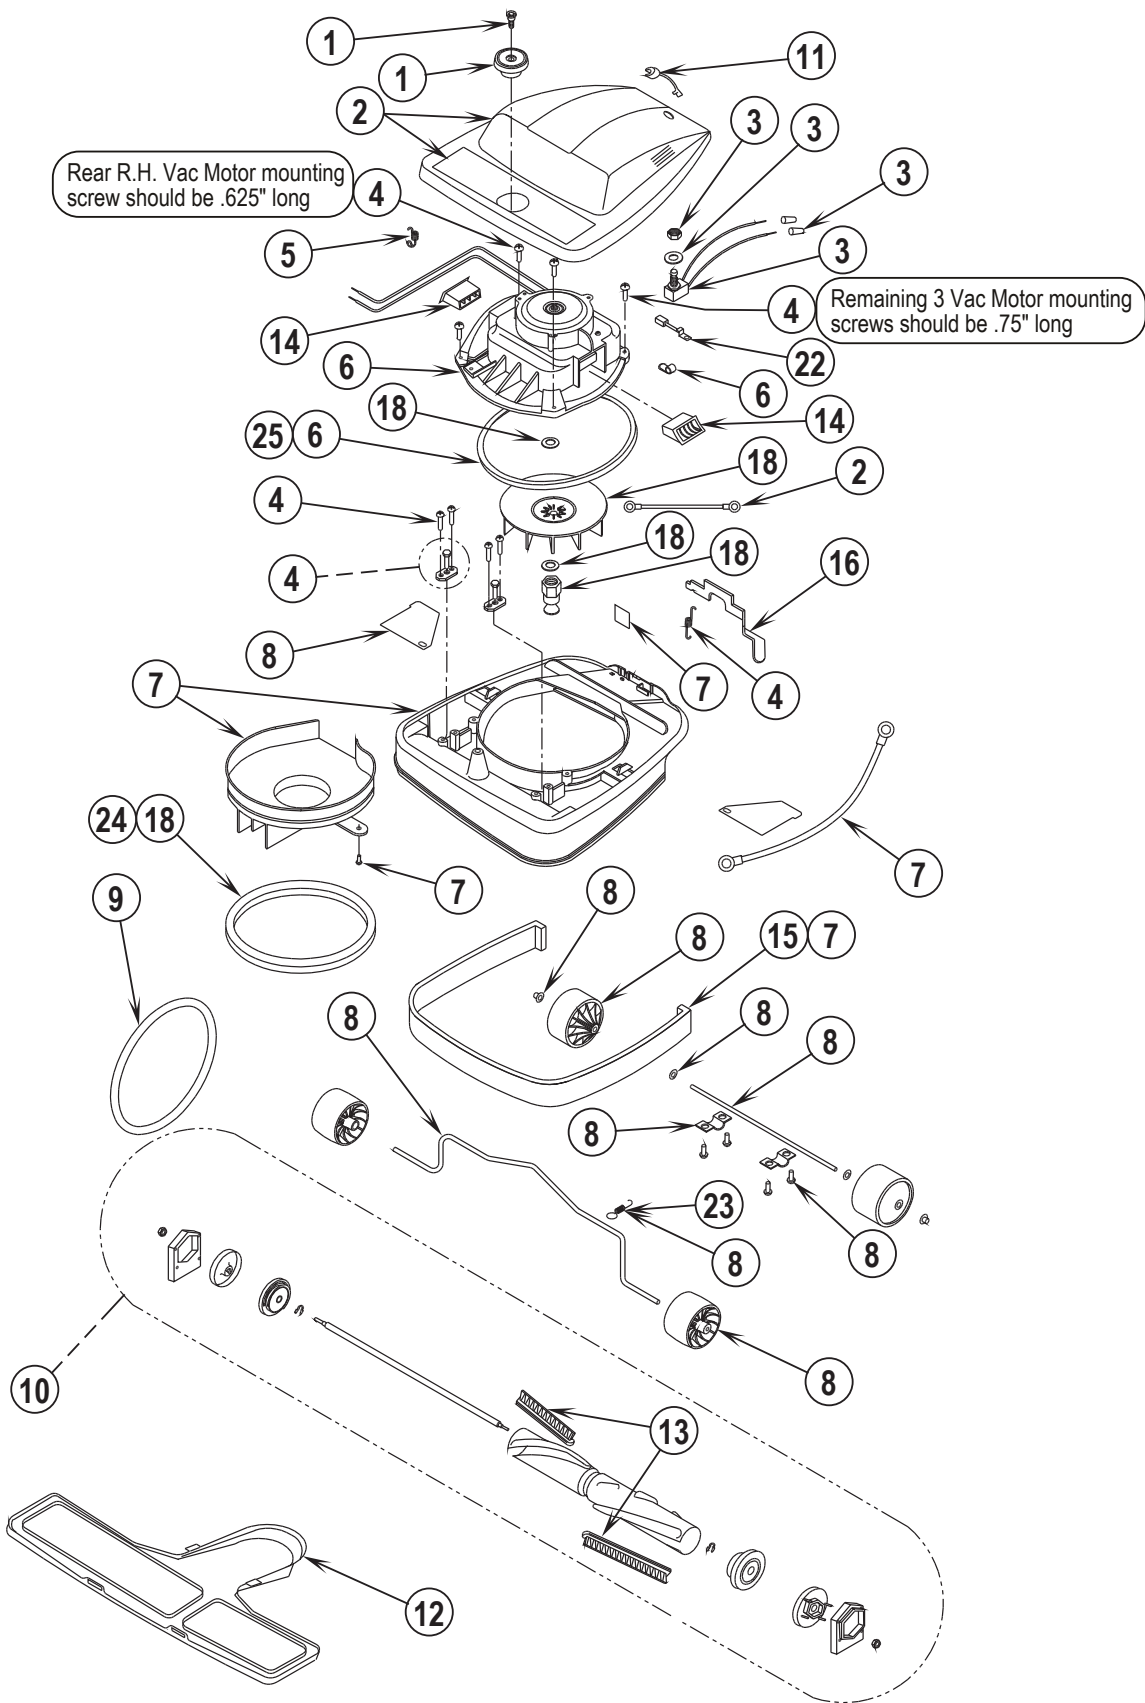

ReliaVac™ 12DC

PARTS LIST

MODELS: 56648070, 03003A

<u>DESCRIPTION</u>	<u>PAGE</u>
Base Assembly.....	2-3
Handle Assembly	4-5
Wiring Diagram	5

WHEN ORDERING PARTS

- * Use the part numbers from the "Ref. No." columns in this parts list.
- * Specify the model and serial number of the machine.
- * Use the space below to record the model and serial number for future reference.

Model _____ Serial No. _____

04-11

BASE ASSEMBLY

14-5

12" Upright Dirt Cup Vacuum**3**

Item	Ref. No.	Qty	Description
1	56648400	1	Brush Height Knob Assembly
2	30862A	1	Hood Assembly-Black
2	56382663	1	Hood Assembly Prospec Hd101dc
3	56648405	1	Switch Assembly
4	56648410	1	Hardware Kit Base
5	56630765	2	Spring, Ext .304d .930l .055wd
6	56648406	1	Motor & Seal Assembly
7	60585A	1	Base Assembly-Black
8	56648422	1	Wheel Assembly
9	56381764	1	Superbelt Package of 5
10	56630489	1	Disturbulator, Assembly
11	56648417	1	Power Cord Assembly (see 3 on page 5)
12	56630478	1	Asm, Plate--Bottom
13	56648412	1	Brush Strip Kit
14	56648418	1	Air Duct Assembly
15	56630508	1	Guard, Furn--Clear Blue, 31.00l
16	56630395	1	Pedal, Foot--Uprt, White
18#	30864A	1	Pulley and Fan Kit-Green
22	56630561	2	Carbon Brush, Mtr
23	56630620	1	Spring, Ext .275d 1.50l .024wd
24	56630562	1	Gasket-Motor Seal
25	56648178	1	Gasket-Motor Seal
**	56052964	1	Magnet, Permanent
**	56630325	1	Upright Vacuum Accessory Kit

** = Not Included (optional)

= Revised or new since last update

Item	Ref. No.	Qty	Description
1	56648404	1	Dirt Cup Bag Kit
2	56648427	1	Dirt Cup Bellows Kit
3	56648417	1	Power Cord Assy (see 11 on page 3)
5	56648411	1	Handle Assy
6	56039515	1	Dirt Cup Kit
7	56630353	1	Hook,Cord--Uprrt,Dark Gray