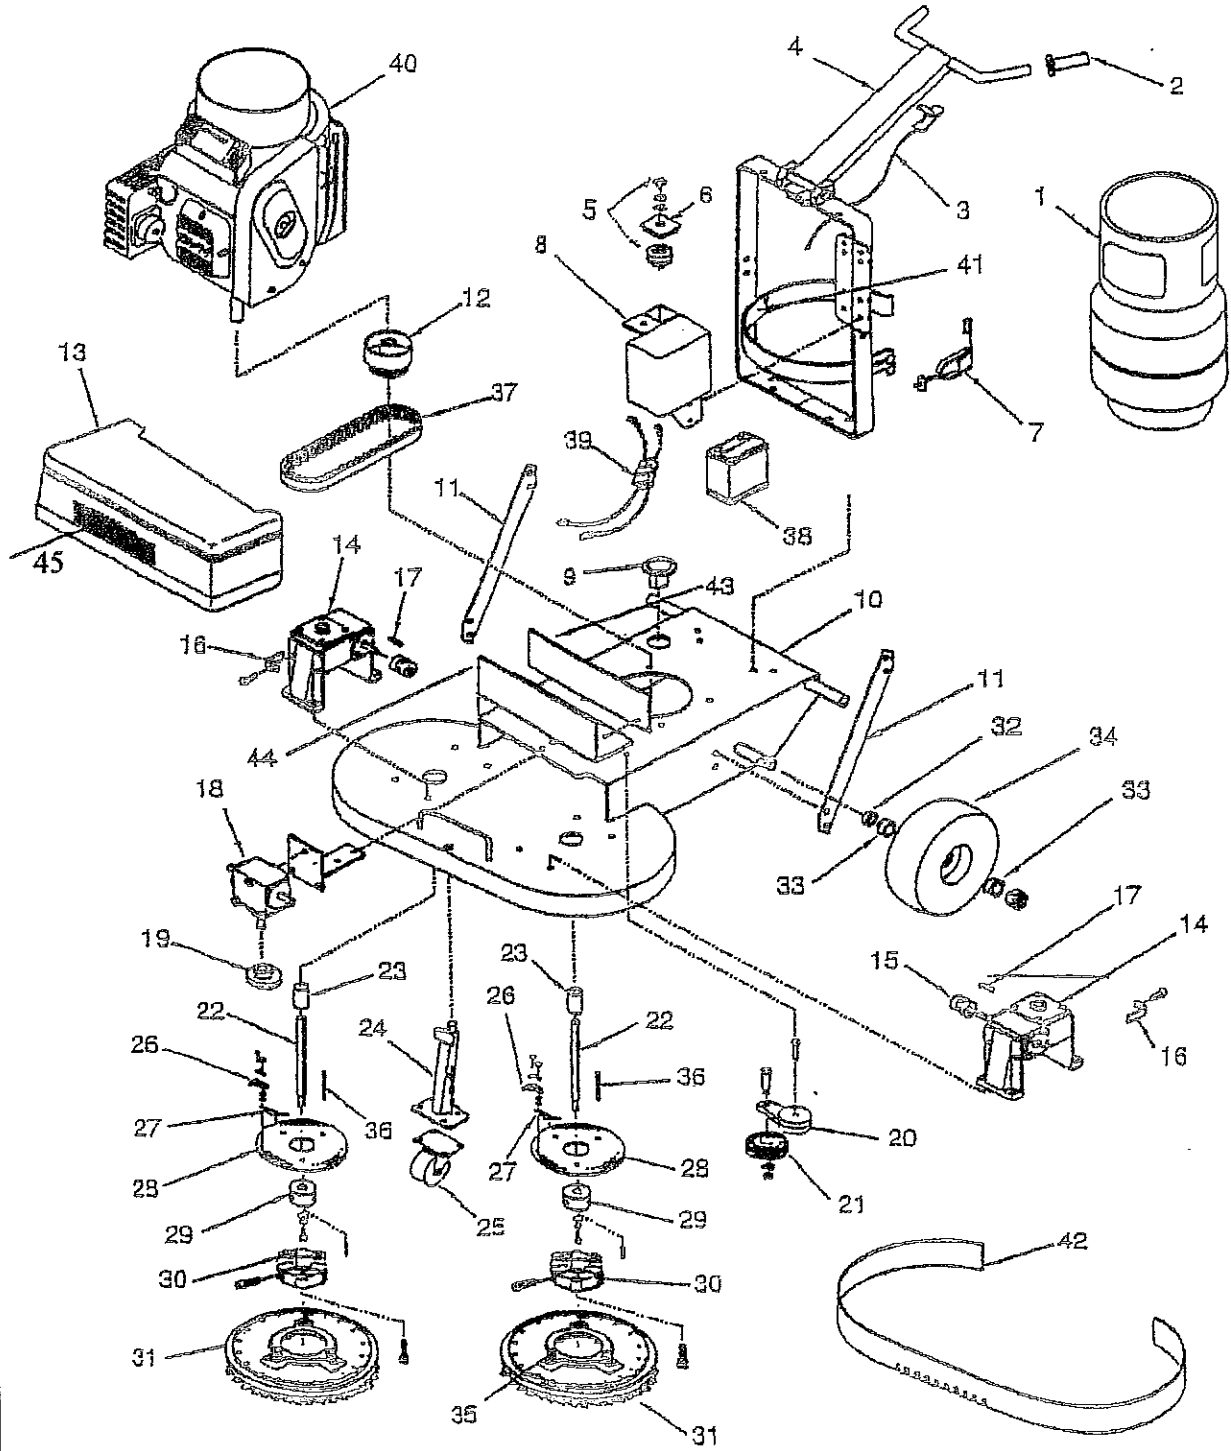

Tracker 3000 Stripper Parts List

<u>Ref.</u>	<u>Eagle P/N</u>	<u>Part Description</u>	<u>Qty.</u>
1	680053	Aluminum LP Tank	1
2	1010	Hand Grips	2
3	1015	Throttle Cables	1
4	1002	Handle	1
5	N3080985	Switch, Key	1
6	680209	Key Switch Housing	1
7	1003	Toggle	1
8	680198	Battery Box with Key Switch	1
9	1240	Hour Meter	1
10	680172	Twin Head Strip Frame	1
11	680121	Handle Gusset	2
12	9037	Centrifugal Clutch	1
13	680173	Hood Assy. Twin (Aluminum)	1
14	680170	Gear Box Twin Head	2
15	680031	Coupler Shaft	2
16	680119	Bracket, Hood Assy	2
17	680032	Key Stock 3/16	2
18	680174	M-2 Center Gear Box	1
19	680244	7.0 x 5/8 Pulley	1
20	1230EF	Tensioner Arm	1
21	1235	Idler Pulley	1
22	680155	Drive Shaft	2
23	680038	Spacer, Drive Shaft	2
24	680039	Transport Wheel	1
25	1210	Swivel Caster	1
26	680113	Brush Plate Clamp	2
27	680112	Spring Clip	2
28	680034	Mounting Plate Twin Head	2
29	680035	Aluminum Hub	2
30	680026	Centra Flex	2
31	680029	Strip Brush (1 set)	1
32	680037	Wheel Spacer 1/2"	2
33	680109	Delrin Bearing 1"	2
34	5240	Wheel 10" Air Filled	2
35	680118	Lugs L-800	6
36	9075	Key Stock 1/4 x 1/4 x 1 1/4	2
37	680156	Belt BX49	1
38	4002	Battery, 12 volt	1
39	680096	Battery Connector E124	1
40	680080	Onan E124 Fuel Injection Engine	1
41	9042	Velcro Tape	2
42	680254	Splash Guard Tracker	1
43	680241	Heat Shield Foil Material	1
44	680242	Heat Shield Support Plate	1
45	680243	Expanded Metal Plate 4 1/2 x 14	1

Tracker 3000 Stripper Isometric View