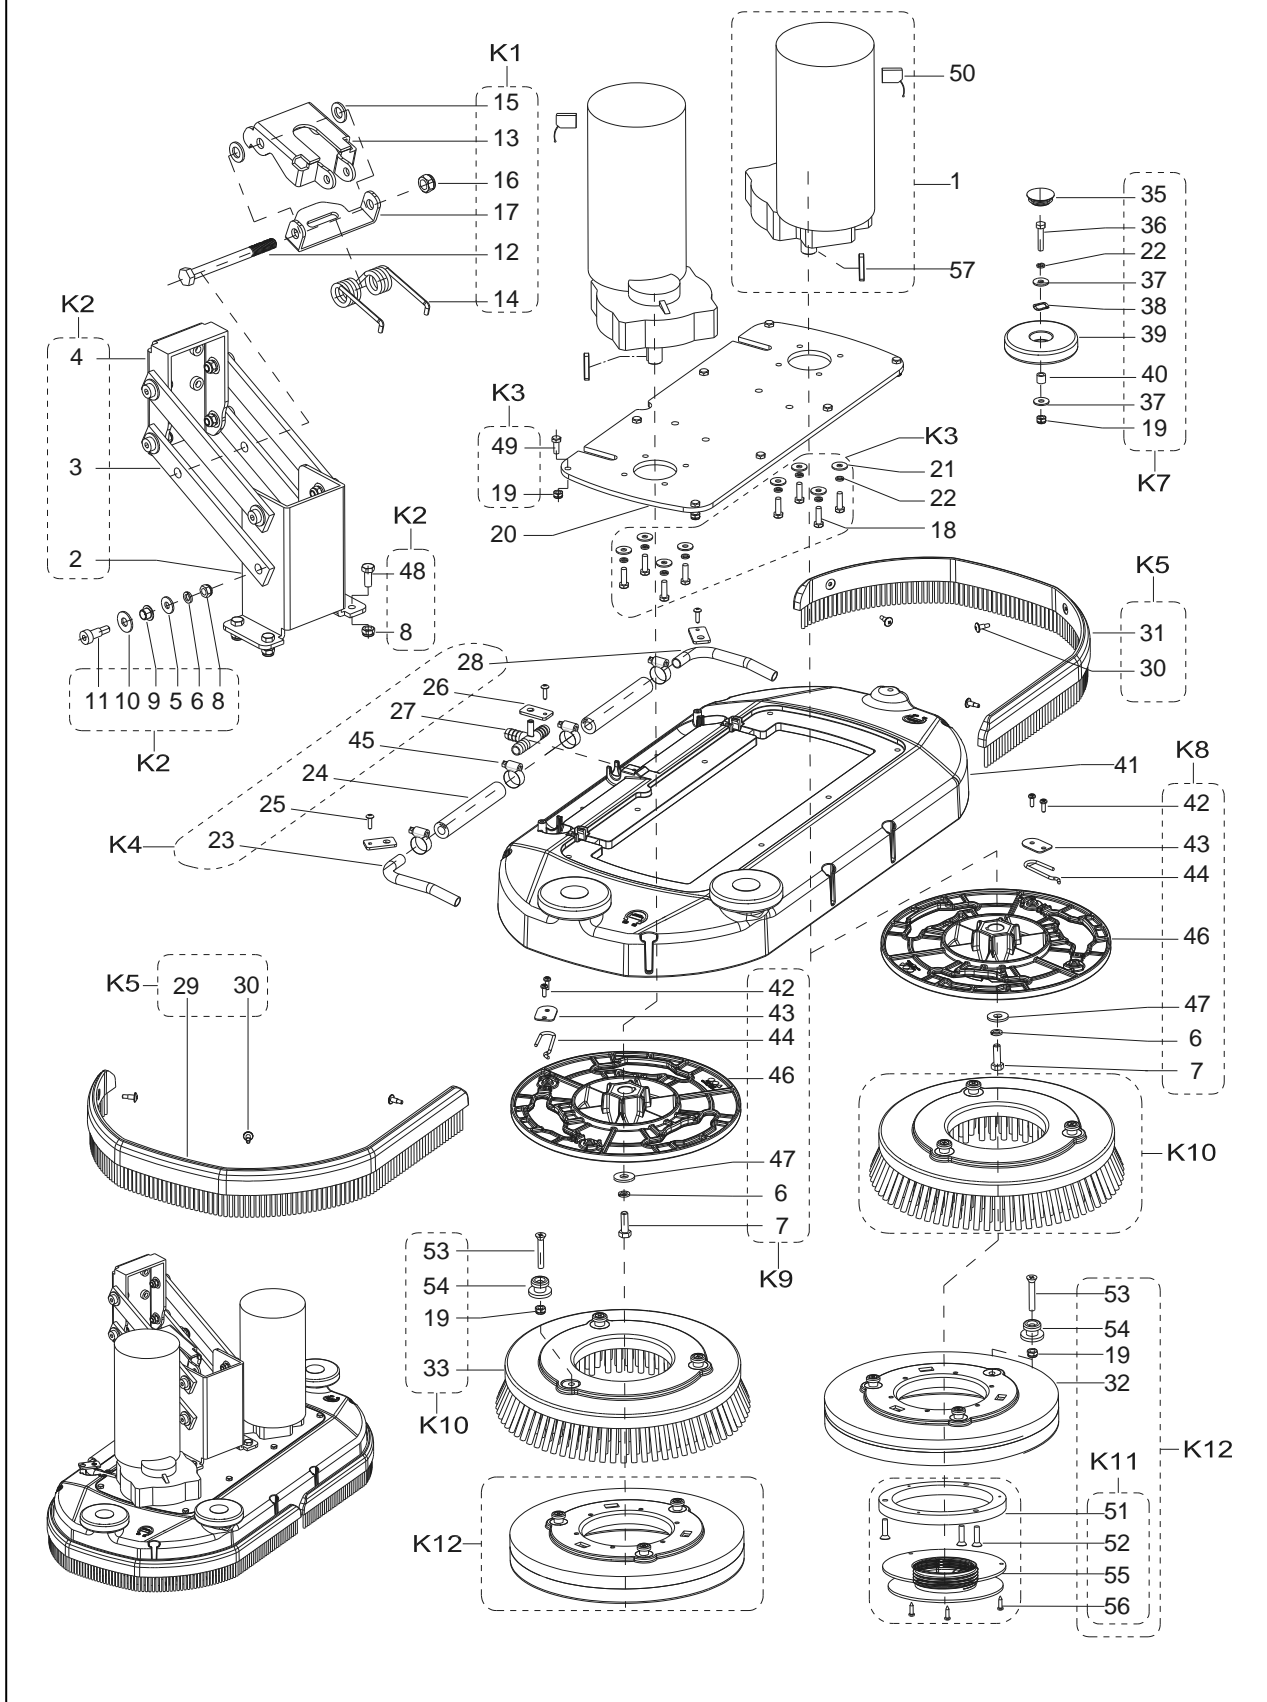

A: ONLY FOR 26 INCH DISC MACHINE (AS6690T)

B: ONLY FOR 30 INCH DISC MACHINE (AS7690T)

C: ONLY FOR 28 INCH ORBITAL MACHINE (AS7190TO)

PARTS LIST

SOLUTION ASSEMBLY

PARTS LIST

SOLUTION ASSEMBLY

Kit	Item	Part No.	Description	Qty
K2	1	VF90604	FILTER BASE	1
K2	2	VF90608	FILTER NET	1
K2	3	VF90607	O-RING	1
K2	4	VF90603	FILTER COVER	1
	5		SCREW M4X10	4
	6		PVC TUBE WITH STEEL WIRE Ø 20MM L210mm	1
	7		CLAMP	4
K1	8		CONNECTOR	1
K1	9		BALL VALVE	1
K1	10		ELBOW 90 BRASS	1
K3	11		PVC TUBE WITH STEEL WIRE Ø 20MM L285mm	1
K3	12		PVC TUBE WITH STEEL WIRE Ø 20MM L385mm	1
	13	VS14206	SOLENOID VALVE 24V	1
	K1	VF91064	BALL VALVE KIT	1
	K2	VF90621	FILTER KIT	1
	K3	VS14765	PVC TUBE WITH STEEL WIRE KIT	1
	K4	VS10148	SCREW AND CLAMP KIT	1

PARTS LIST

BRUSH ASSEMBLY

PARTS LIST

BRUSH ASSEMBLY

Kit	Item	Part No.	Description	Qty
	1	VR37042	MOTOR BRUSH 24V 500W 180RPM	2
K2	2	VS14418	BRACKET DISC F DECK LIFT	1
K2	3		LEVER DISC F DECK LIFT	1
K2	4	VS14414	SUPPORT LEVER F DECK LIFT	1
K2	5		WASHER Ø8XØ20X2	8
K2/K8/K9	6		SPRING WASHER Ø8	10
K8/K9	7		SCREW M8X25	2
K2	8		NUT LOCK M8	12
K2	9		FLANGE BEARING	8
K2	10		WASHER Ø10.3XØ25X2	8
K2	11		SCREW Ø10X16XM8	8
K1	12		SCREW M12X115	1
K1	13		LEVER ACTUATOR	1
K1	14	VS14503	TORSIONAL SPRING	1
K1	15		NYLON WASHER	2
K1	16		NUT LOCK M12	1
K1	17		BRACKET LEVER ACTUATOR	1
K3	18		SCREW M6X20	8
K3/K7/K10/K12	19		NUT LOCK M6	11
	20A	VS14419	PLATE DECK F DISC 26	1
	20B	VS14428	PLATE DECK F DISC 30	1
K3	21		WASHER Ø6.2XØ12.6X1.2	8
K3/K7	22		SPRING WASHER Ø6	11
K4A	23A		ELBOW METAL DECK RT 26	1
K4B	23B		ELBOW METAL DECK RT 30	1
K4A	24A		STEEL TUBE Ø20MM L130mm	2
K4B	24B		STEEL TUBE Ø20MM L155mm	2
K9	25		SCREW M4X16	3
K4	26	VS14420	CLAMP HOSE	3
K4	27	VR17114	FOUR WAY PIPE JOINT	1
K4A	28A		ELBOW METAL DECK LT 26	1
K4B	28B		ELBOW METAL DECK LT 30	1
K5A	29A		SKIRT DECK RT 26	1
K5B	29B		SKIRT DECK RT 30	1
K5	30		SCREW Ø5X8XM4	6
K5A	31A		SKIRT DECK LT 26	1
K5B	31B		SKIRT DECK LT 30	1