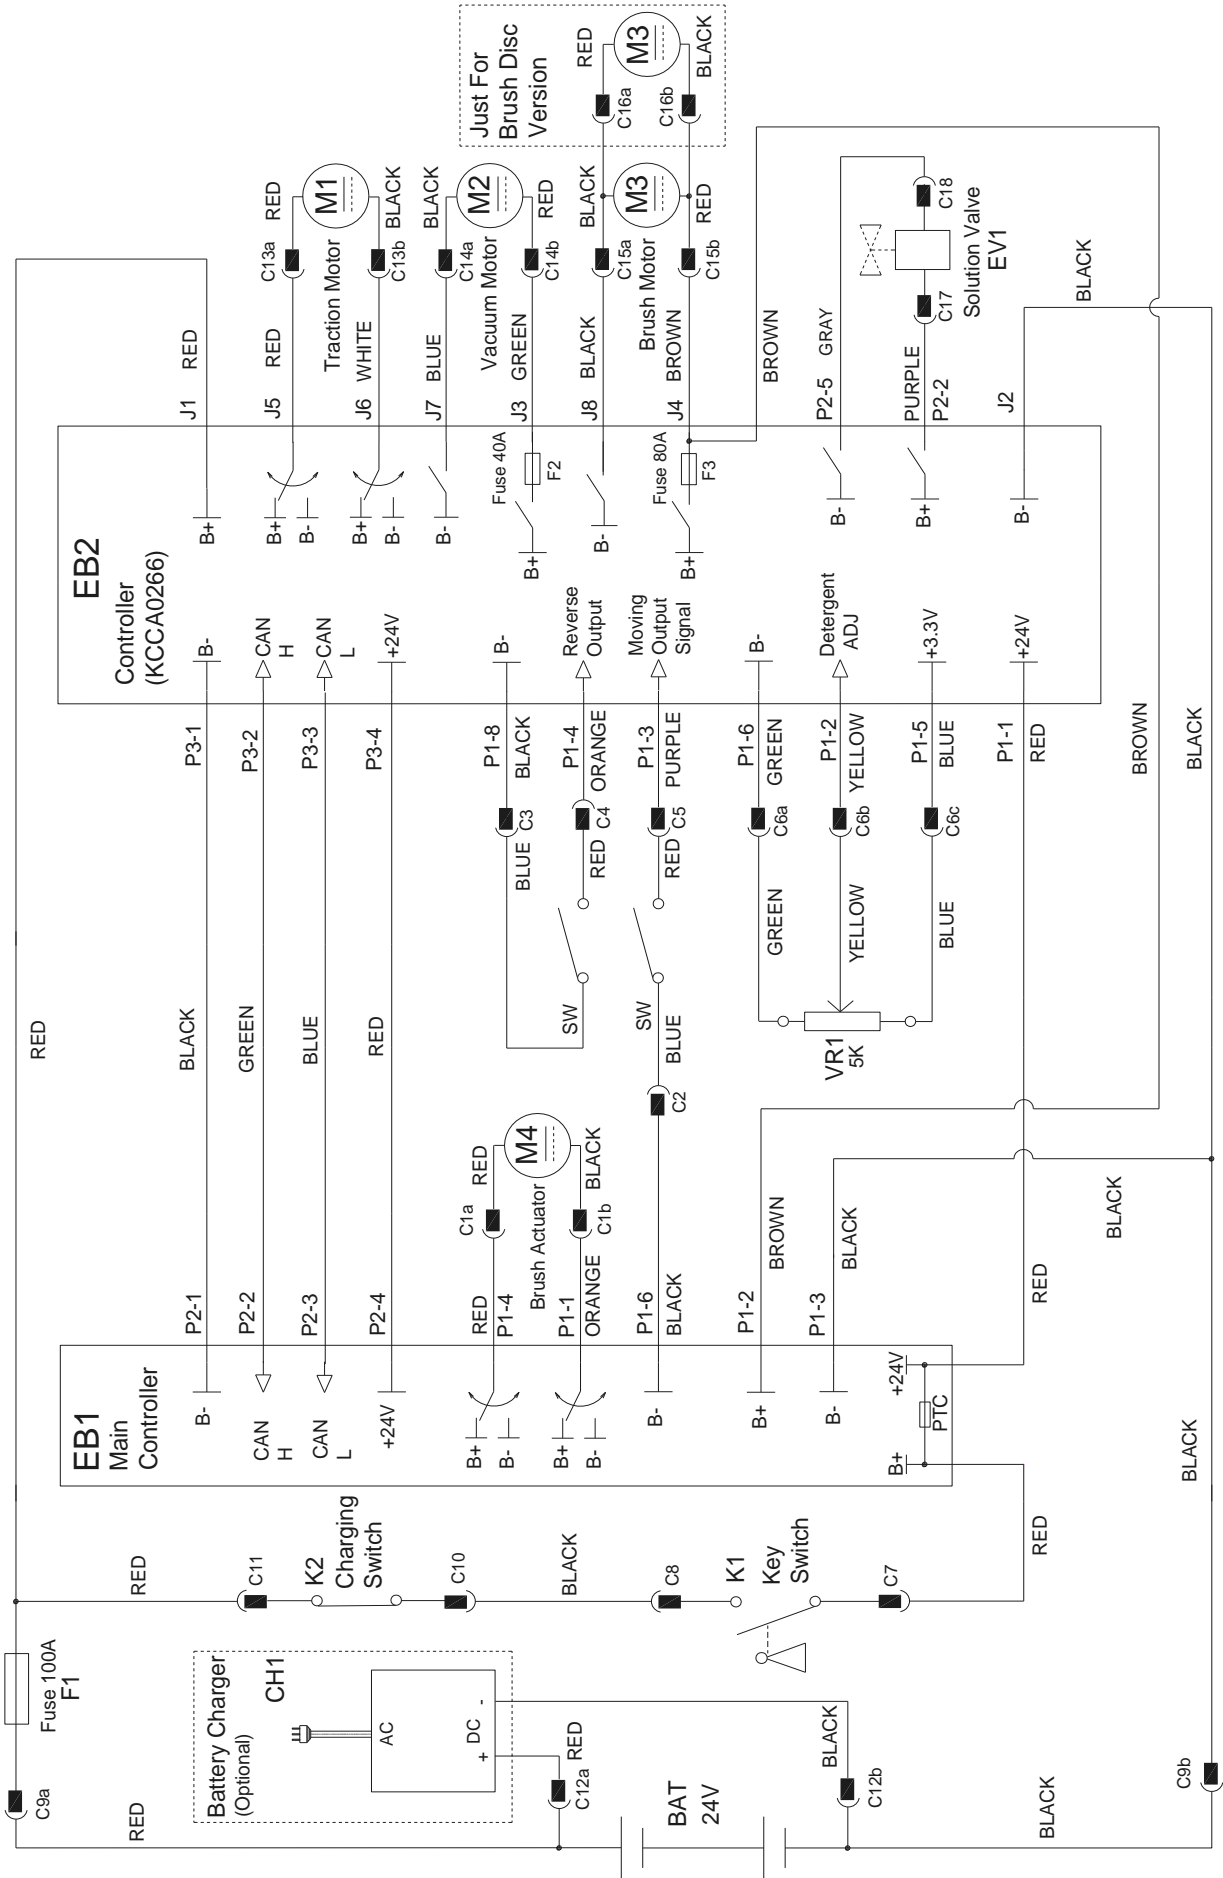

AS6690T & AS7690T / AS7190TO

PARTS LIST

AS6690T & AS7690T

AS7190TO

Model No.: 50000569/50000570/50000571/50000572
50000573/50000574/50000575

VS14014 Rev. A Nov. 2019

PARTS LIST

TABLE OF CONTENTS

WHEN ORDERING PARTS

*Use the part numbers from the "Part. No." columns in this parts list.

*Specify the model and serial number of the machine.

*Use the space below to record the model and serial number for future reference.

- A: ONLY FOR 26 INCH DISC MACHINE (AS6690T)
 B: ONLY FOR 30 INCH DISC MACHINE (AS7690T)
 C: ONLY FOR 28 INCH ORBITAL MACHINE (AS7190TO)

PARTS LIST

CHARGER ON-BOARD ASSEMBLY

PARTS LIST

CHARGER ON-BOARD ASSEMBLY

PARTS LIST

WIRING DIAGRAM

PARTS LIST

WIRING DIAGRAM

Item	Part No.	Description	Qty
EB1	VS14204	CONTROL PANEL BOARD DISC	1
	VS14225	CONTROL PANEL BOARD ORBITAL	1
EB2	VS14205	CONTROLLER MAIN MACHINE	1
BAT	N/A	BATTERIES	4
F1	VS14213	FUSE 100A	1
F2	VS14238	FUSE 40A	1
F3	VS14237	FUSE 80A	1
CH1	VS14716	CHARGER ON-BOARD KIT 25A EU-UK	1
	VS14717	CHARGER ON-BOARD KIT 25A US	1
K1	9100001354	KEY SWITCH	1
K2	VR12005	MICRO SWITCH	1
SW	VS10202	WATER-PROOF SWITCH	3
VR1	VS14222	SPEED POTENTIOMETER	1
EV1	VS14206	SOLENOID VALVE 24V	1
M1	VS14226	MOTOR TRACTION 250W 16A 115RPM	1
	VS14230	MOTOR TRACTION 350W 22A 115RPM	1
M2	VS14231	MOTOR VACUUM 24V 500W 3STAGES	1
M3	VR37042	MOTOR BRUSH 24V 500W 180RPM	2
	VS14235	MOTOR ORB 750W 24V	1
M4	VS12704	ACTUATOR LINEAR 24VDC 55KG STRK 145MM	1
	VS14228	ACTUATOR LINEAR 24VDC 80KG STRK 145MM	1