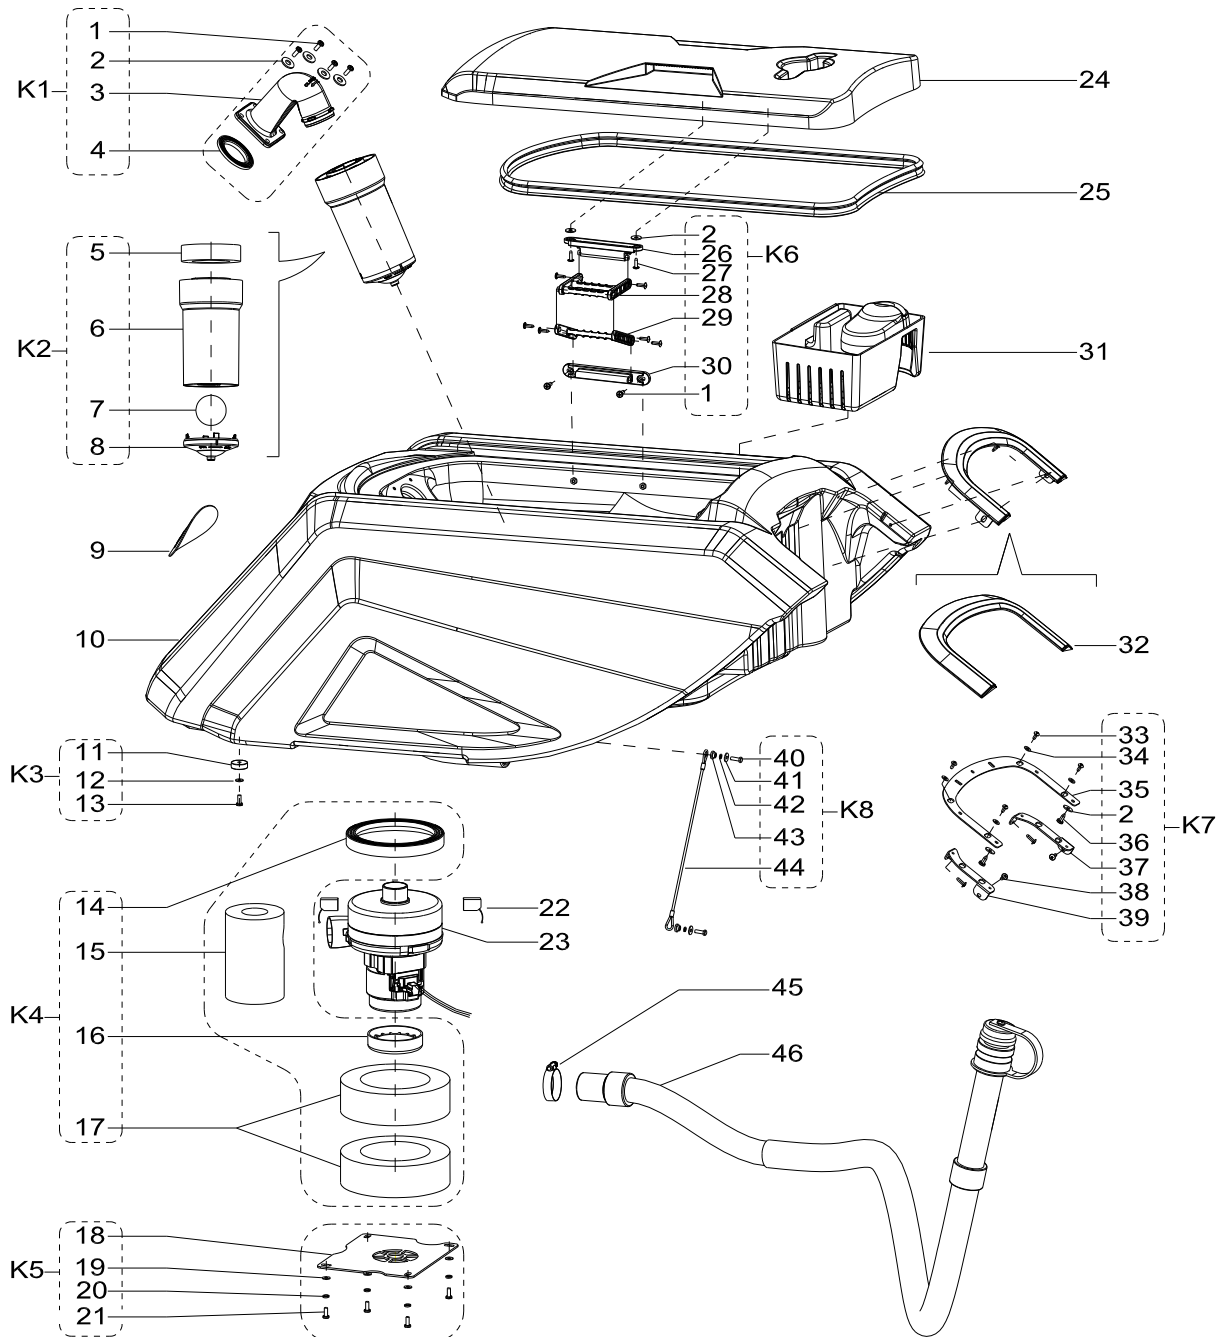

PARTS LIST

RECOVERY TANK ASSEMBLY

PARTS LIST

RECOVERY TANK ASSEMBLY

Kit	Item	Part No.	Description	Qty
K1/K6/K7	1		SCREW PM4X12	6
K1	2		WASHER Ø4XØ12X1	10
K1	3		ELBOW ADAPTOR, FLOAT	1
K1	4		FLOAT GASKET	1
K2	5	VS14626	CAGE, FLOAT COMPLETE	1
K2	6		FLOAT BRACKET	1
K2	7	VF85124	FLOAT	1
K2	8		FLOAT BRACKET COVER	1
	9	VF90011	LOGO LABEL	1
	10	VS14301	RECOVERY TANK 90L PLAST. DARK GREY	1
K3	11		RUBBER GASKET	1
K3	12		WASHER Ø6XØ18X1.5	1
K3	13		SCREW TM5X12	1
K4	14		SUCTION UP GASKET	1
K4	15	VF85319	ACOUSTIC INSULATION PIPE	1
K4	16		TOP GASKET OF SUCTION MOTOR	1
K4	17	VS10007	ACOUSTIC INSULATION PIPE	2
K5	18	VS10419	VACUUM MOTOR COVER	1
K5	19		WASHER Ø6XØ18X1.5	4
K5	20		SPRING WASHER Ø5	4
K5	21		SCREW PM5X15	4
	22	VF90522	CARBON BRUSH KIT	2
	23	VS14231	MOTOR VACUUM 24V 500W 3STAGES	1
	24	VS14303	RECOVERY TANK LID	1
	25	VS14601	GASKET SIR	1
K6	26		FIXED FRAME-B	1
K6	27		SCREW ST4X16	8
K6	28		CONNECTION FRAME-B	1
K6	29		CONNECTION FRAME-A	1
K6	30		FIXED FRAME-A	1
	31	VS14744	TRAY DEBRIS KIT	1
	32	VS14308	DECORATIVE PANEL	1
K7	33		SCREW TM4X10	1
K7	34		WASHER Ø4XØ12.5X1.5	1
K7	35		DECORATIVE PANEL BRACKET	1
K7	36		SCREW PA3X8	4