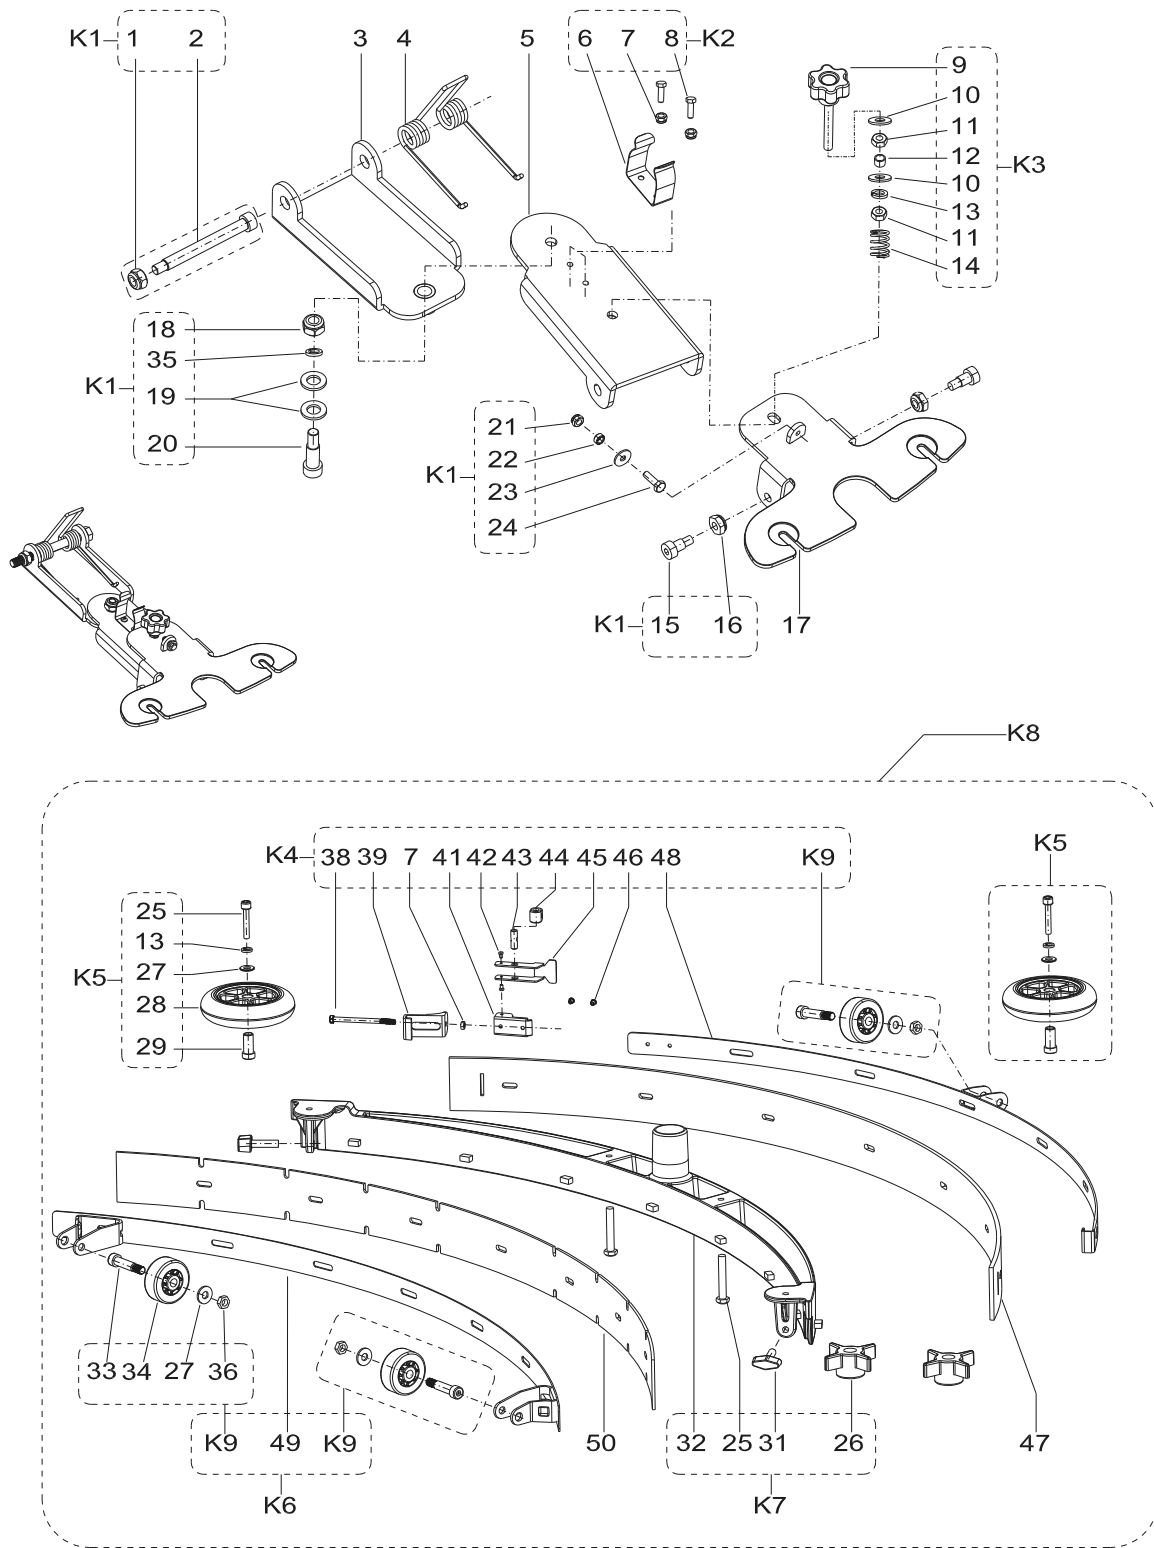

PARTS LIST

SQUEEGEE ASSEMBLY

PARTS LIST

SQUEEGEE ASSEMBLY

Kit	Item	Part No.	Description	Qty
K1	1		NUT LOCK M12	1
K1	2		SCREW M12X115	1
	3	VS10401	FRONT SQUEEGEE SUPPORT	1
	4	VF82172	SPRING 70	1
	5	VS14412	BACK SQUEEGEE SUPPORT	1
K2	6		CLAMP DRAIN HOSE	1
K2	7		NUT LOCK M5	3
K2	8		SCREW M5X12	2
K3	9	VF85143	ADJUSTMENT KNOB	1
K3	10		WASHER Ø8XØ16.5X1	2
K3	11		NUT M8	2
K3	12		SPACER Ø8XØ10X6	1
K3/K5	13		SPRING WASHER Ø8	3
K3	14		SPRING	1
K1	15		SCREW Ø10X11.5XM8	2
K1	16		NUT LOCK M8	2
	17	VS14442	COATING SQUEEGEE CONNECTOR PLATE	1
K1	18		NUT LOCK M10	1
K1	19		NYLON SPACER	2
K1	20		SCREW Ø12X16XM10	1
K1	21		NUT LOCK M6	1
K1	22		SPACER	1
K1	23		WASHER Ø6.2X Ø16X2	1
K1	24		SCREW M6X20	1
K5/K7	25		SCREW M8X50	4
	26	VF81210	NUT THUMB SQUEEGEE FIXING	2
K5	27		WASHER Ø8XØ16X1.5	5
K5	28	VR14404	ROLLER BUMPER	2
K5	29		SPACER Ø14XØ8.2X21	2
K7	31	VF85420	WING NUT M8x30	2
K7A	32A	VS14447	SQUEEGEE BODY 830MM 33 AL.	1
K7B	32B/32C	VR16005	SQUEEGEE BODY 950MM 37 AL.	1
K4/K6	33		SCREW Ø 9.5x31.5x5/16"	3
K4/K6	34		ROLLER BUMPER	3

A: ONLY FOR 26 INCH DISC MACHINE (AS6690T)

B: ONLY FOR 30 INCH DISC MACHINE (AS7690T)

C: ONLY FOR 28 INCH ORBITAL MACHINE (AS7190TO)