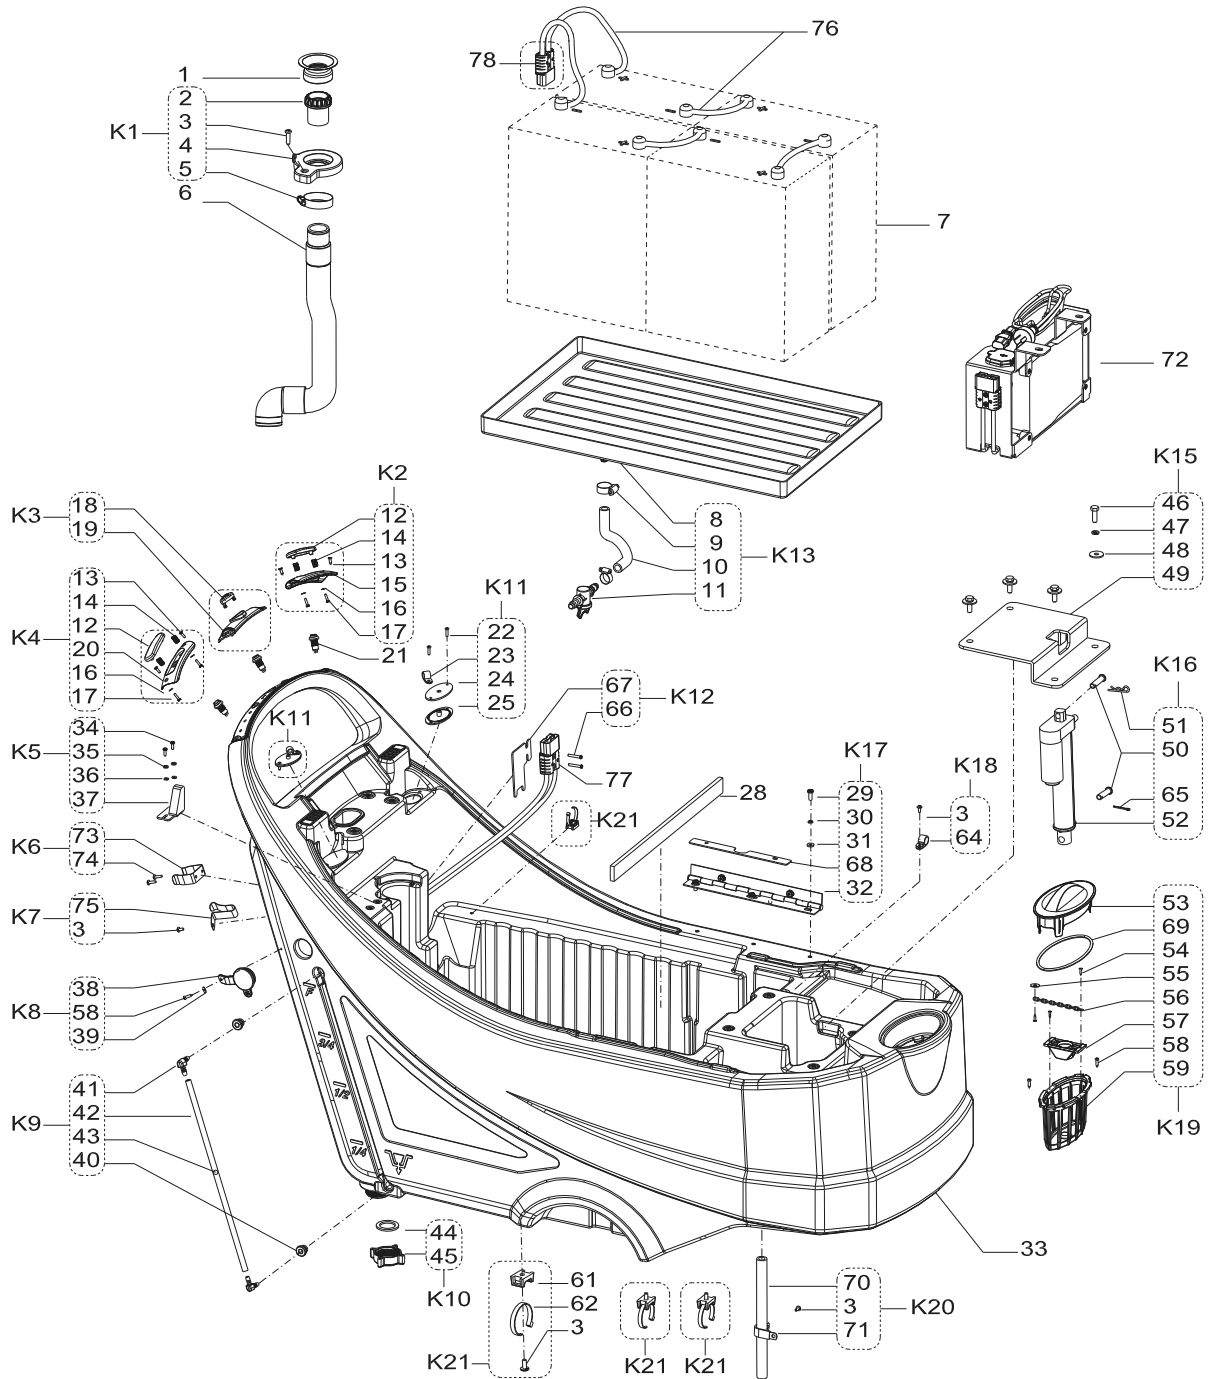

PARTS LIST

SOLUTION TANK ASSEMBLY

PARTS LIST

SOLUTION TANK ASSEMBLY

Kit	Item	Part No.	Description	Qty
	1	VS10603	DRAIN HOSE GASKET	1
K1	2		CONNECTOR SUCTION HOSE	1
K1/K7/K18 /K20/K211	3		SCREW TM4X10	11
K1	4		BRACKET SUCTION HOSE	1
K1	5		CLAMP	1
	6	VS10601	SUCTION HOSE	1
	7*		BATTERIES	4
K13	8*	VS14317	TRAY BATTERY	1
K13	9*		CLAMP	2
K13	10*		HOSE F TRAY BATTERY	1
K13	11*	VS14614	VALVE BATTERY DRAIN	1
K2/K4	12	VS14306	BUTTON PLAST SWITCH	2
K2/K4	13		SCREW KA3.5X12	4
K2/K4	14		SPRING	4
K2	15		COVER PLAST SAFETY SWITCH LT	1
K2/K4	16		WASHER Ø3.6X Ø8X0.8	4
K2/K4	17		SCREW PA3X8	4
K3	18		BUTTON PLAST REAR SWITCH	1
K3	19		COVER PLAST REAR SWITCH	1
K4	20		COVER PLAST SAFETY SWITCH RT	1
	21	VS10202	WATER-PROOF SWITCH	3
K11	22		SCREW M4X16	4
K11	23		CLAMP Ø 6.4	3
K11	24		GUARD SPLASH WIRE	2
K11	25		GASKET WIRE	2
	28	VS14426	SPACER BATTERY	1
K17	29		SCREW M6X16	5
K17	30		SPRING WASHER Ø6	5
K17	31		WASHER Ø6.2X Ø13X2	5
K17	32	VS10441	HINGE	1
	33	VS14302	TANK SOLUTION 85L PLAST. DARK GREY	1
K5	34		SCREW M4X12	4
K5	35		SPRING WASHER Ø4	2
K5	36		WASHER Ø9X Ø4.2X0.8	2
K5	37		FIXED BLOCK	1
K8	38		RUBBER SOLUTION CAP	1