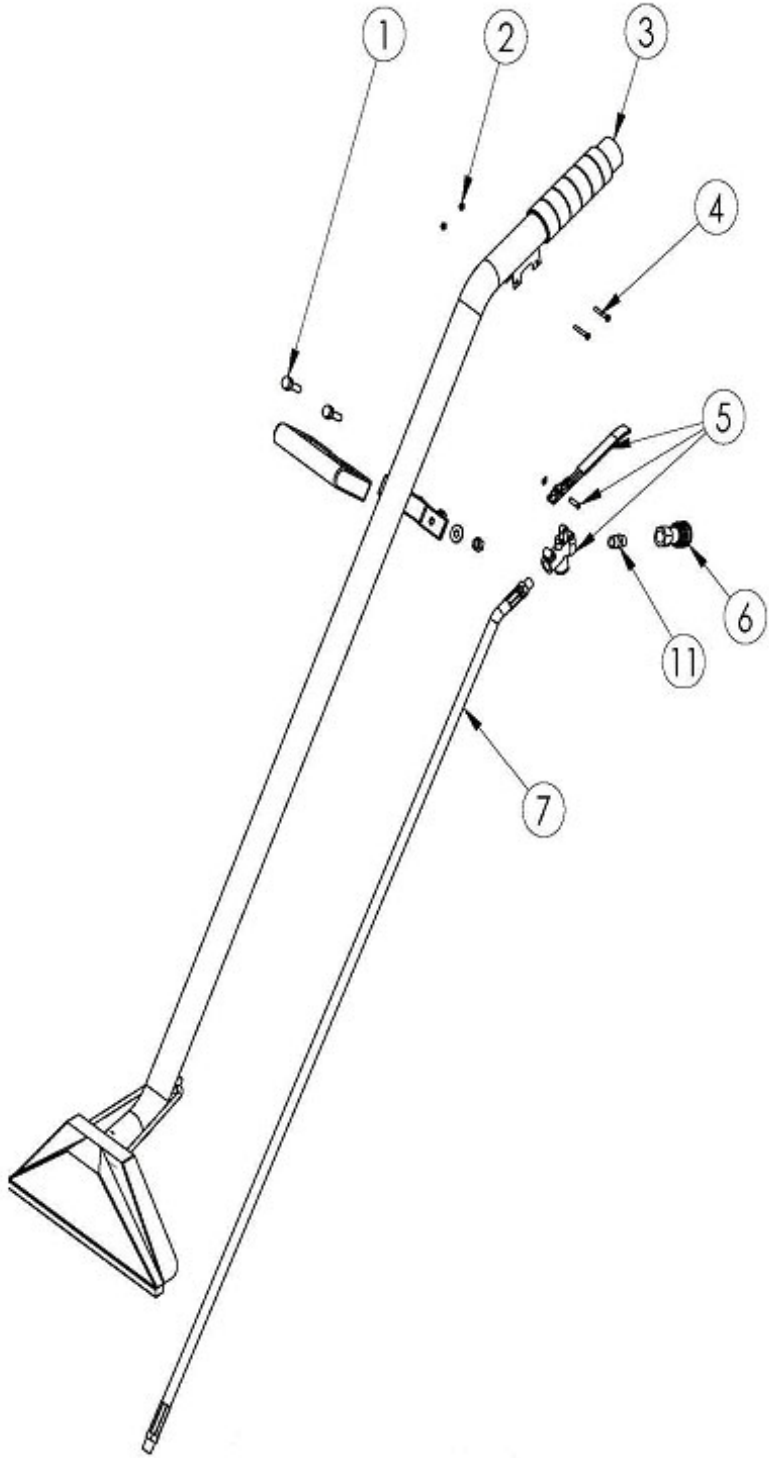

Trusted Clean Galaxy 1034ACH Drag Wand Breakdown

1034ACH Drag Wand
11-7-07

1034ACH Drag Wand 11-7-07

| ITEM NO. | 1034ACH PART NUMBERS | QTY. |
|----------|---------------------------------------------------------------|------|
| 1 | EDI-81033AC Hand Grip Assembly | 1 |
| 2 | EDI-C02320 Locknut, 8-32, Nylon, SS | 2 |
| 3 | EDI-D13057 Wand, Stainless Steel | 1 |
| 4 | EDI-C10785 Screw, 8-32 X 1 in, Truss Hd., Stainless, Phillips | 2 |
| 5 | EDI-G00526-1 Spray Valve Assembly | 1 |
| 6 | EDI-A00102 QD, 1-4F X 1-4FP | 1 |
| 7 | EDI-00601-HPA Wand Hose Assy. HP 41 in lg | 1 |
| 8 | EDI-A00094B Check Valve with Strainer | 2 |
| 9 | EDI-A00094A-9 Spray Jet Tip | 2 |
| 10 | EDI-A00094D Check Valve Cap | 2 |
| 11 | EDI-A12960 .25 X .25 Brass Hex Nipple | 1 |