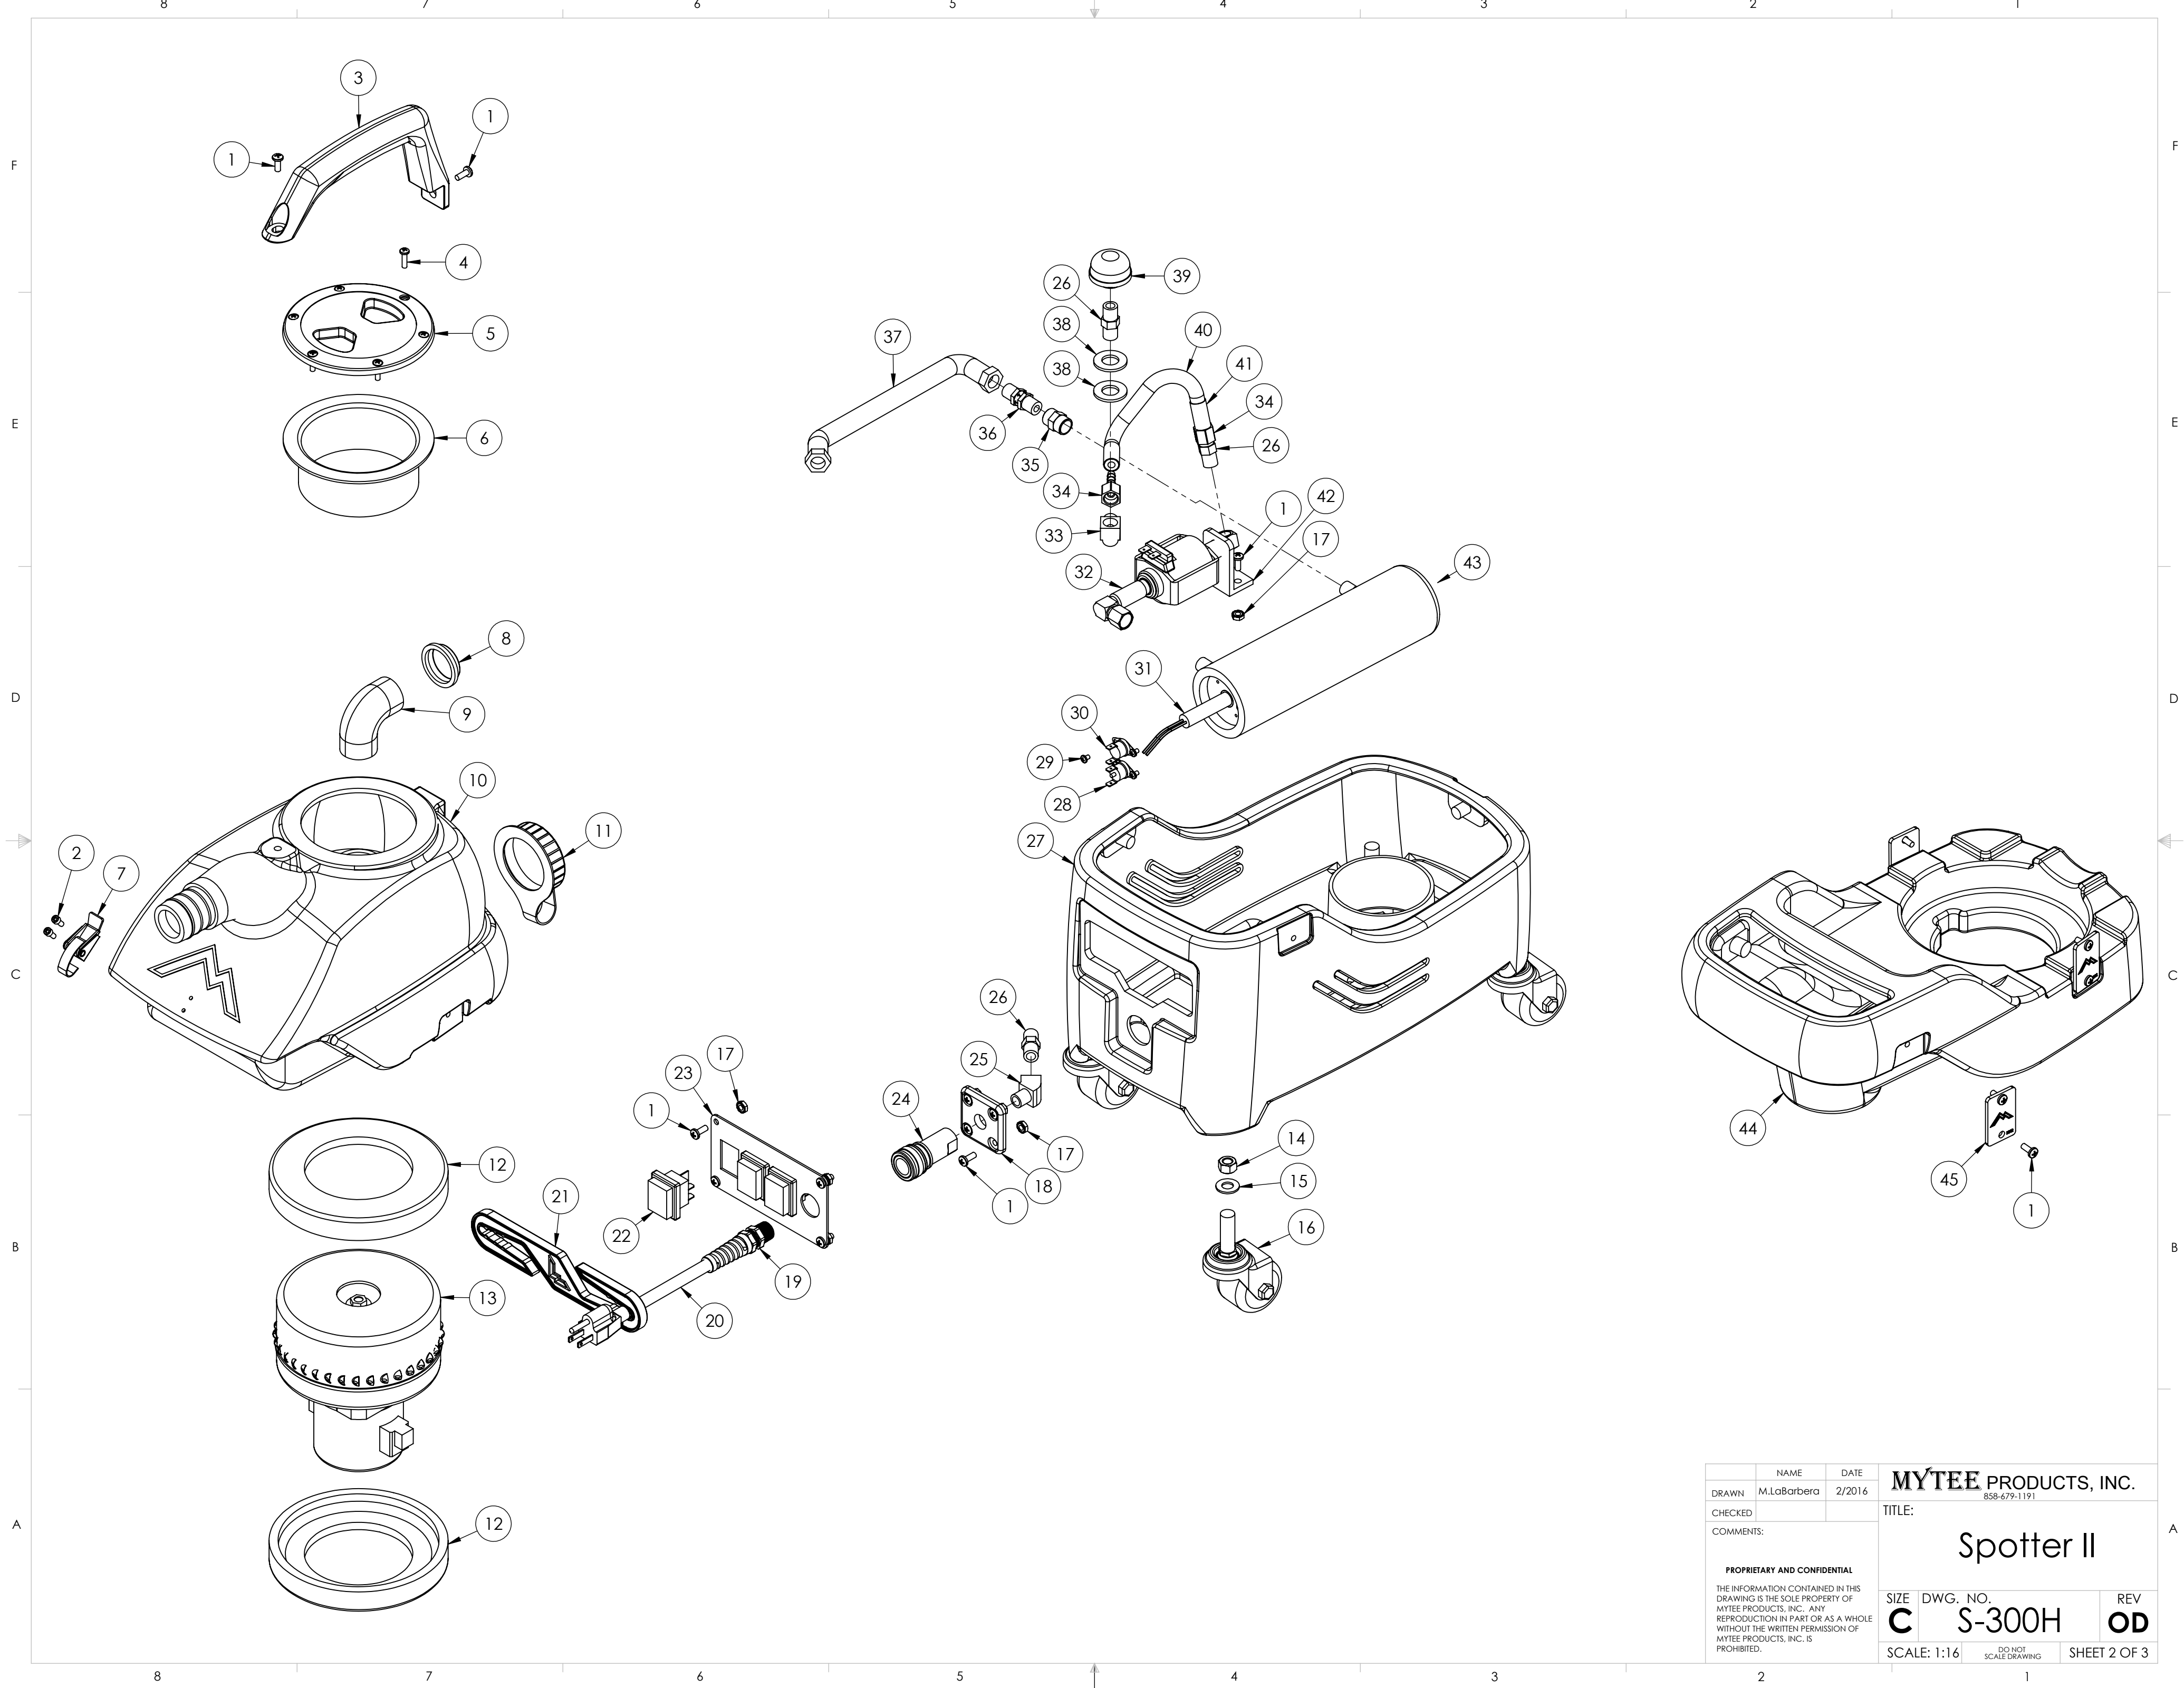

NAME	DATE	MYTEE PRODUCTS, INC. 858-679-1191	
DRAWN	M.LaBarbera	2/2016	TITLE:	
CHECKED			Spotter II	
COMMENTS:				
PROPRIETARY AND CONFIDENTIAL THE INFORMATION CONTAINED IN THIS DRAWING IS THE SOLE PROPERTY OF MYTEE PRODUCTS, INC. ANY REPRODUCTION IN PART OR AS A WHOLE WITHOUT THE WRITTEN PERMISSION OF MYTEE PRODUCTS, INC. IS PROHIBITED.			SIZE DWG. NO. C S-300H	REV 0D
			SCALE: 1:16	DO NOT SCALE DRAWING SHEET 2 OF 3