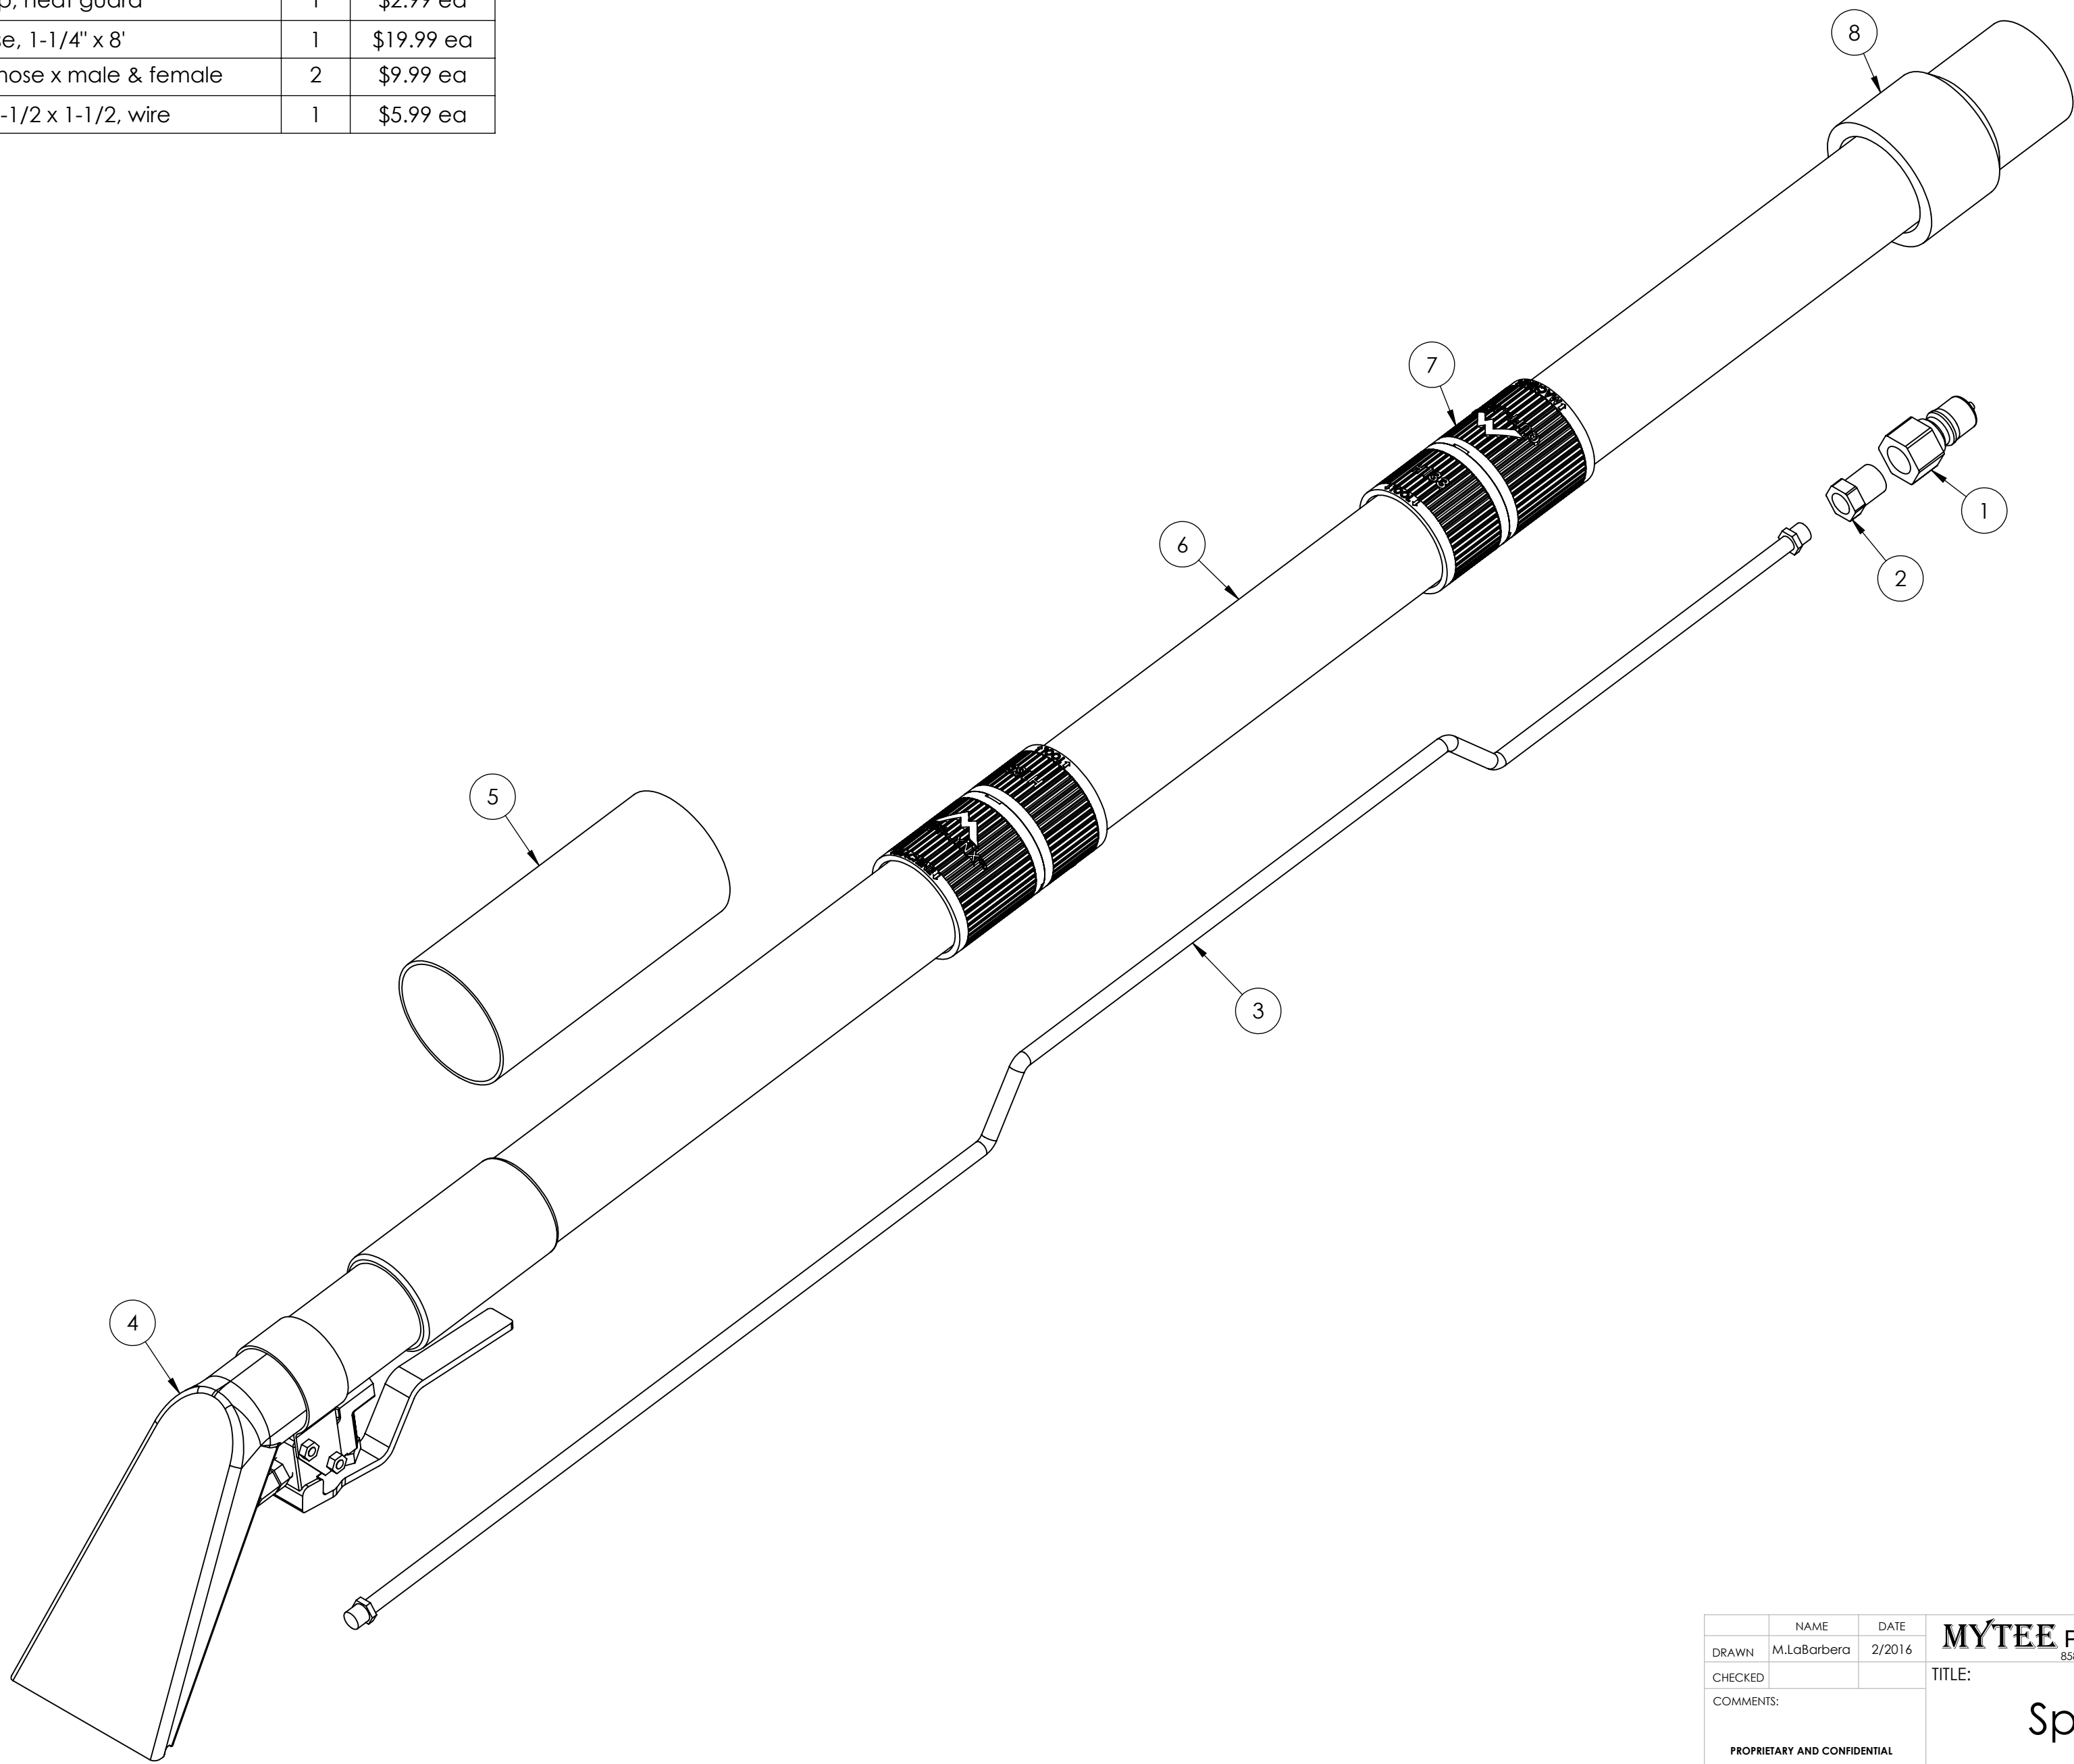

ITEM NO.	PART NO.	DESCRIPTION	QTY.	MSRP
1	B101	qd, brass, 1/4" m	1	$8.49 ea
2	B104	bushing, brass, 1/4" mpt x 1/8" f	1	$1.99 ea
3	AH135	sol hose, 1/9" x 97", (OAL), m	1	$36.99 ea
4	H282	tool, uph, s/s w valve	1	$98.99 ea
5	G079	hose wrap, heat guard	1	$2.99 ea
6	H360	vac hose, 1-1/4" x 8'	1	$19.99 ea
7	H133	Cuff-Lynx, 1-1/4" hose x male & female	2	$9.99 ea
8	H300	cuff, hose, 1-1/2 x 1-1/2, wire	1	$5.99 ea

	NAME	DATE	MYTEE PRODUCTS, INC. 858-679-1191	
DRAWN	M.LaBarbera	2/2016	TITLE:	
CHECKED			Spotter II	
COMMENTS:				
PROPRIETARY AND CONFIDENTIAL THE INFORMATION CONTAINED IN THIS DRAWING IS THE SOLE PROPERTY OF MYTEE PRODUCTS, INC. ANY REPRODUCTION IN PART OR AS A WHOLE WITHOUT THE WRITTEN PERMISSION OF MYTEE PRODUCTS, INC. IS PROHIBITED.			SIZE DWG. NO.	REV
			C S-300H	OD
			SCALE: 1:16	SHEET 3 OF 3