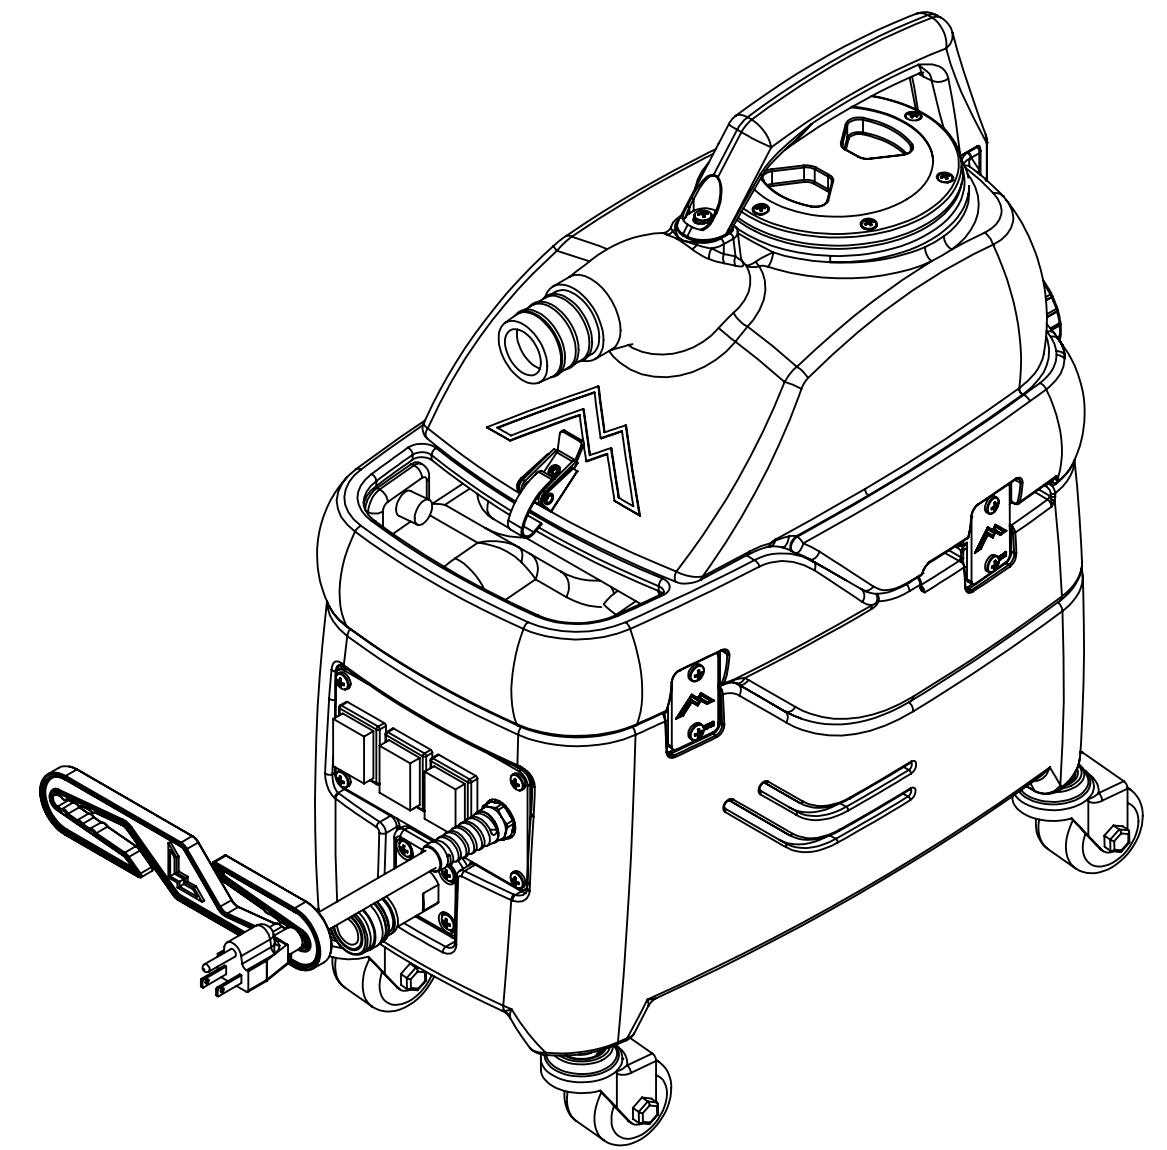

**ITEMS NOT SHOWN**

PART NO.	DESCRIPTION	QTY.	MSRP
E631	power cord, ext, blue lit, 25', 12/3	1	\$59.99 ea

REVISIONS			
REV.	DESCRIPTION	DATE	APPROVED
OD	ORIGINAL DRAFT	2/2016	JFL

NAME	DATE	<b>MYTEE PRODUCTS, INC.</b> 858-679-1191	
DRAWN M.LaBarbera	2/2016	TITLE: <b>Spotter II</b>	
CHECKED		<small>PROPRIETARY AND CONFIDENTIAL</small> <small>THE INFORMATION CONTAINED IN THIS DRAWING IS THE SOLE PROPERTY OF MYTEE PRODUCTS, INC. ANY REPRODUCTION IN PART OR AS A WHOLE WITHOUT THE WRITTEN PERMISSION OF MYTEE PRODUCTS, INC. IS PROHIBITED.</small>	
COMMENTS:		SIZE DWG. NO. <b>C S-300H</b>	REV <b>OD</b>
		SCALE: 1:16	DO NOT SCALE DRAWING SHEET 1 OF 3