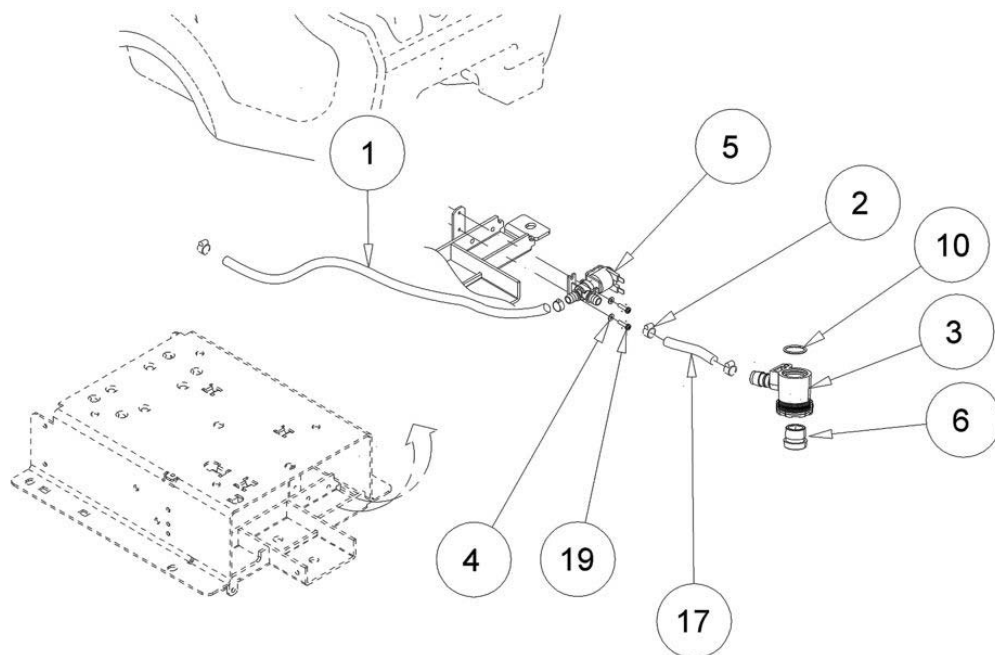

PARTS LIST

SOLUTION TANK SOLENOID/FILTER GROUP

Ref.	Part No.	Serial Number	Description	Qty.
1	897256	(125546x- 00001	) TUBE FLEX D.12X3 ARMORV.PVC TR	1
2	897257	(125546x- 00001	) CLAMP	2
3	9018584	(125546x- 00001	) FILTER, WATER, SOLNT, COMPL	1
4	897156	(125546x- 00001	) WASHER D. 4 INX	2
5	9017718	(125546x- 00001	) VALVE, WATER, SOLENOID, 24VDC	1
6	9018512	(125546x- 00001	) SCREW, M20, SS	1
10	897261	(125546x- 00001	) GASKET OR 21.2X3	1
17	897256	(125546x- 00001	) TUBE FLEX D.12X3 ARMORV.PVC TR	1
19	897262	(125546x- 00001	) SCREW, M4X16	2