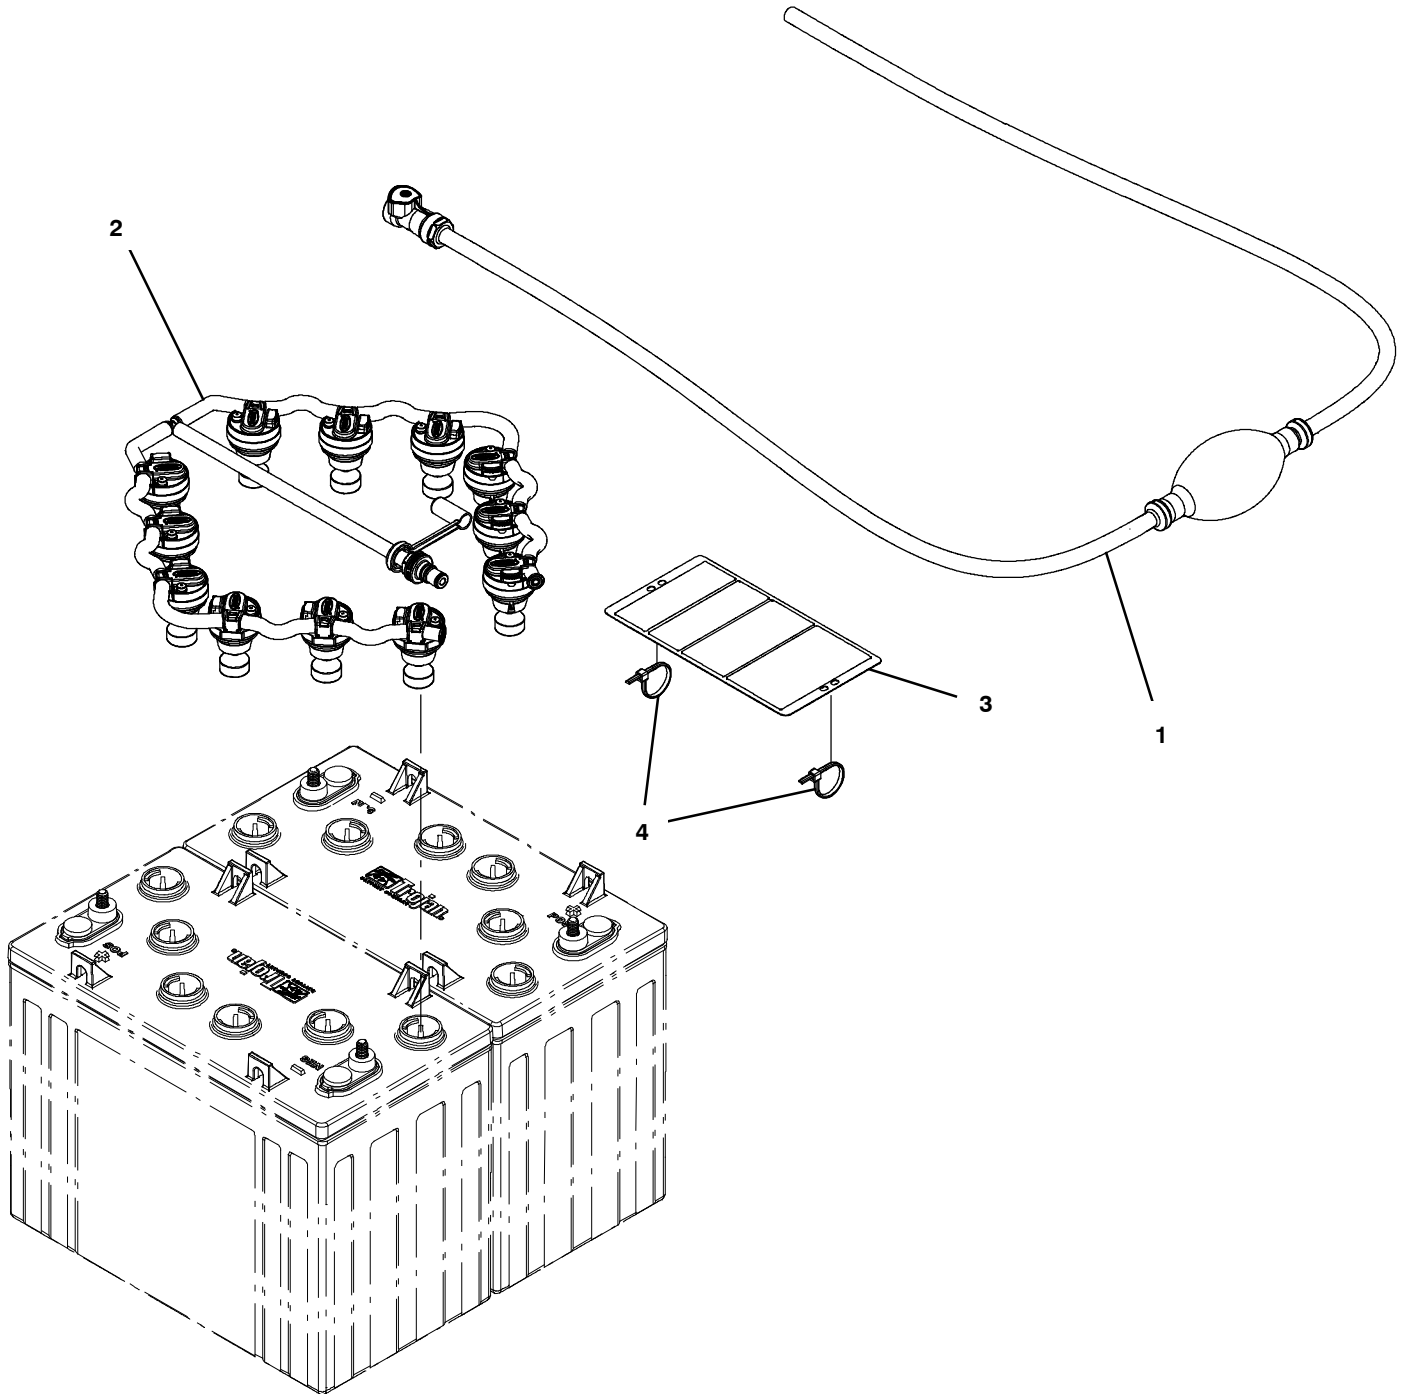

MANUAL BATTERY WATERING KIT - OPTION

Ref.	Part No.	Serial Number	Description	Qty.
▽	9021730	(125546x- 00001	) FILL KIT, D, 2 BTRY, MNL, CI [TROJAN BATTERY]	1
▲ 1	1257356	(125546x- 00001	) MANIFOLD ASSY, WATER, D, 2 BTRY [TROJAN]	1
▲ 2	1236295	(125546x- 00001	) PUMP, HAND, BATTERY	1
▲ 3	1253250	(125546x- 00001	) LABEL, TAG, BATTERY [BWT WATERING]	1
▲ 4	130773	(125546x- 00001	) TIE, CABLE, NYL, 11.0L, .14W, 3.0 MAX. D	2

▽ ASSEMBLY

▲ INCLUDED IN ASSEMBLY