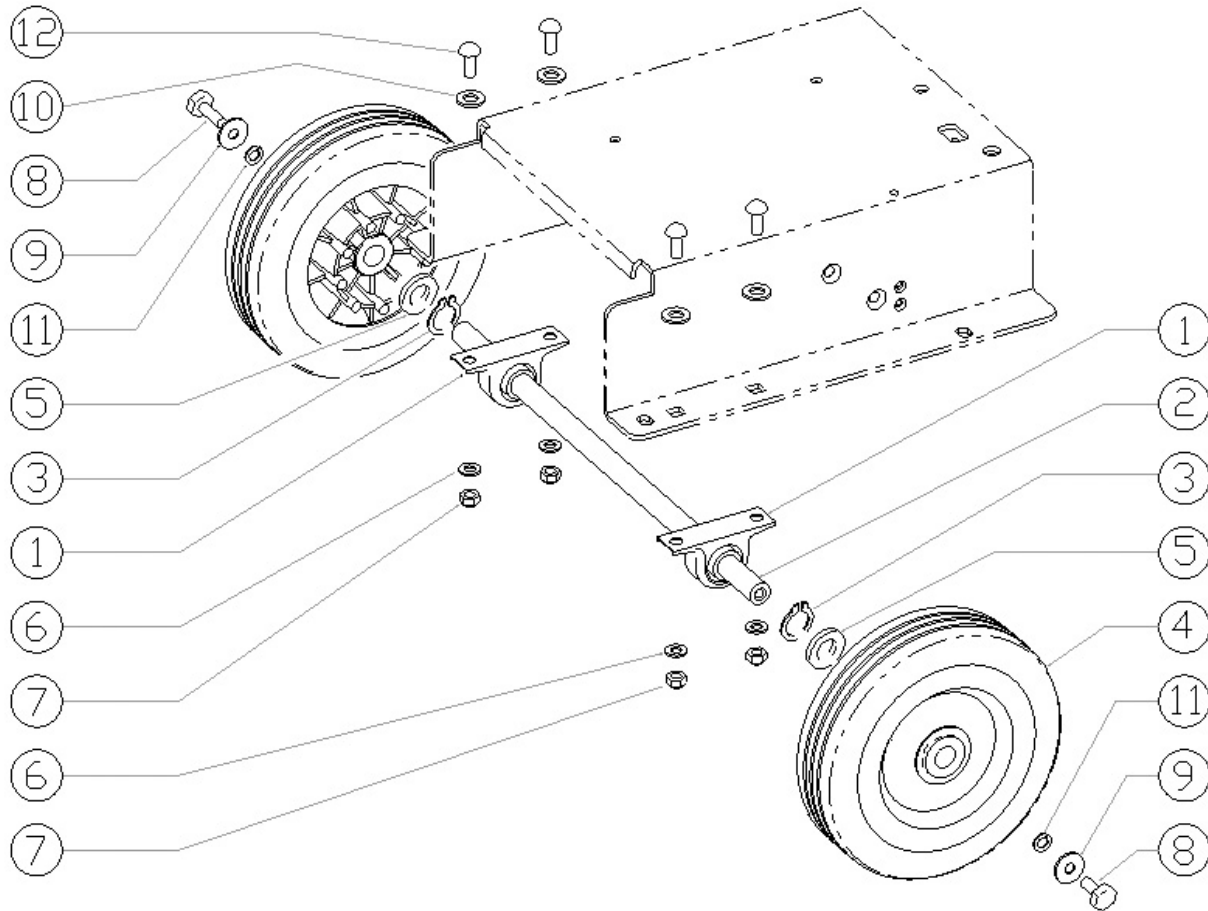

PARTS LIST

WHEEL GROUP [T290 PAD ASSIST]

Ref.	Part No.	Serial Number	Description	Qty.
1	9017719	(1255467- 00001	) BEARING, AXLE	2
2	897211	(1255467- 00001	) AXLE	1
3	897212	(1255467- 00001	) RING D17 UNI7435 INOX	2
4	897213	(1255467- 00001	) WHEEL D200 X CLT 40	2
5	897214	(1255467- 00001	) WASHER, M17.5X32X1.5	4
6	897152	(1255467- 00001	) WASHER, D.8, UNI6592, INOX	4
7	897124	(1255467- 00001	) NUT, M8, INOX	4
8	897184	(1255467- 00001	) SCREW, TE, M8X16, UNI5739, A2	2
9	897120	(1255467- 00001	) WASHER, D.8X24, UNI6593, INOX	2
10	897215	(1255467- 00001	) WASHER, D.12X24, UNI6592, INOX	4
11	897216	(1255467- 00001	) WASHER, D. 8, GRW, UNI1751, INOX	2
12	897217	(1255467- 00001	) SCREW	4