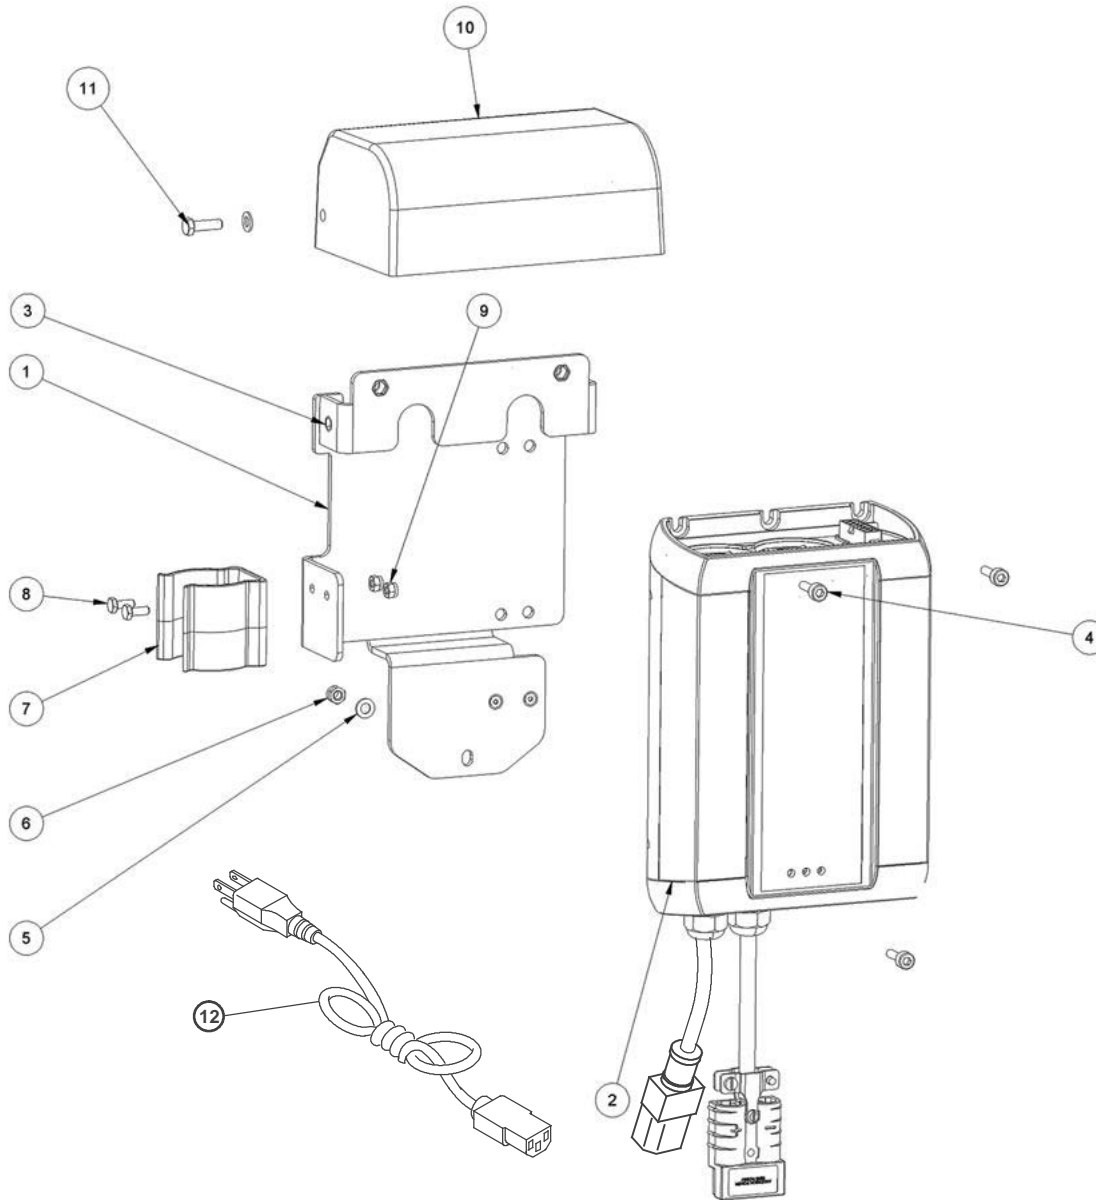

PARTS LIST

BATTERY CHARGER GROUP

Ref.	Part No.	Serial Number	Description	Qty.
1	LAFN11086	(125546x- 00001	) SUPPORT -	1
2	9017742	(125546x- 00001	) CHARGER, 24VDC 15A [ON- BOARD]	1
3	VTVR00564	(125546x- 00001	) INSERT -	4
4	VTVT17720	(125546x- 00001	) SCREW TCEI M 5X16 INOX	3
5	897166	(125546x- 00001	) WASHER, D. 5, INOX	3
6	VTDD01693	(125546x- 00001	) NUT, M5, INOX	1
7	9017721	(125546x- 00001	) CLIP, HOSE, RECVY	1
8	897151	(125546x- 00001	) SCREW TE M 4X 10 INX	2
9	897276	(125546x- 00001	) NUT M 4 ATB A2	2
10	MPVR10816	(125546x- 00001	) BAFFLE	1
11	897145	(125546x- 00001	) SCREW TE 5X16 UNI5739 INX	2
12	1069835	(125546x- 00001	) CORD, POWER, CHRGR, 120VAC	1